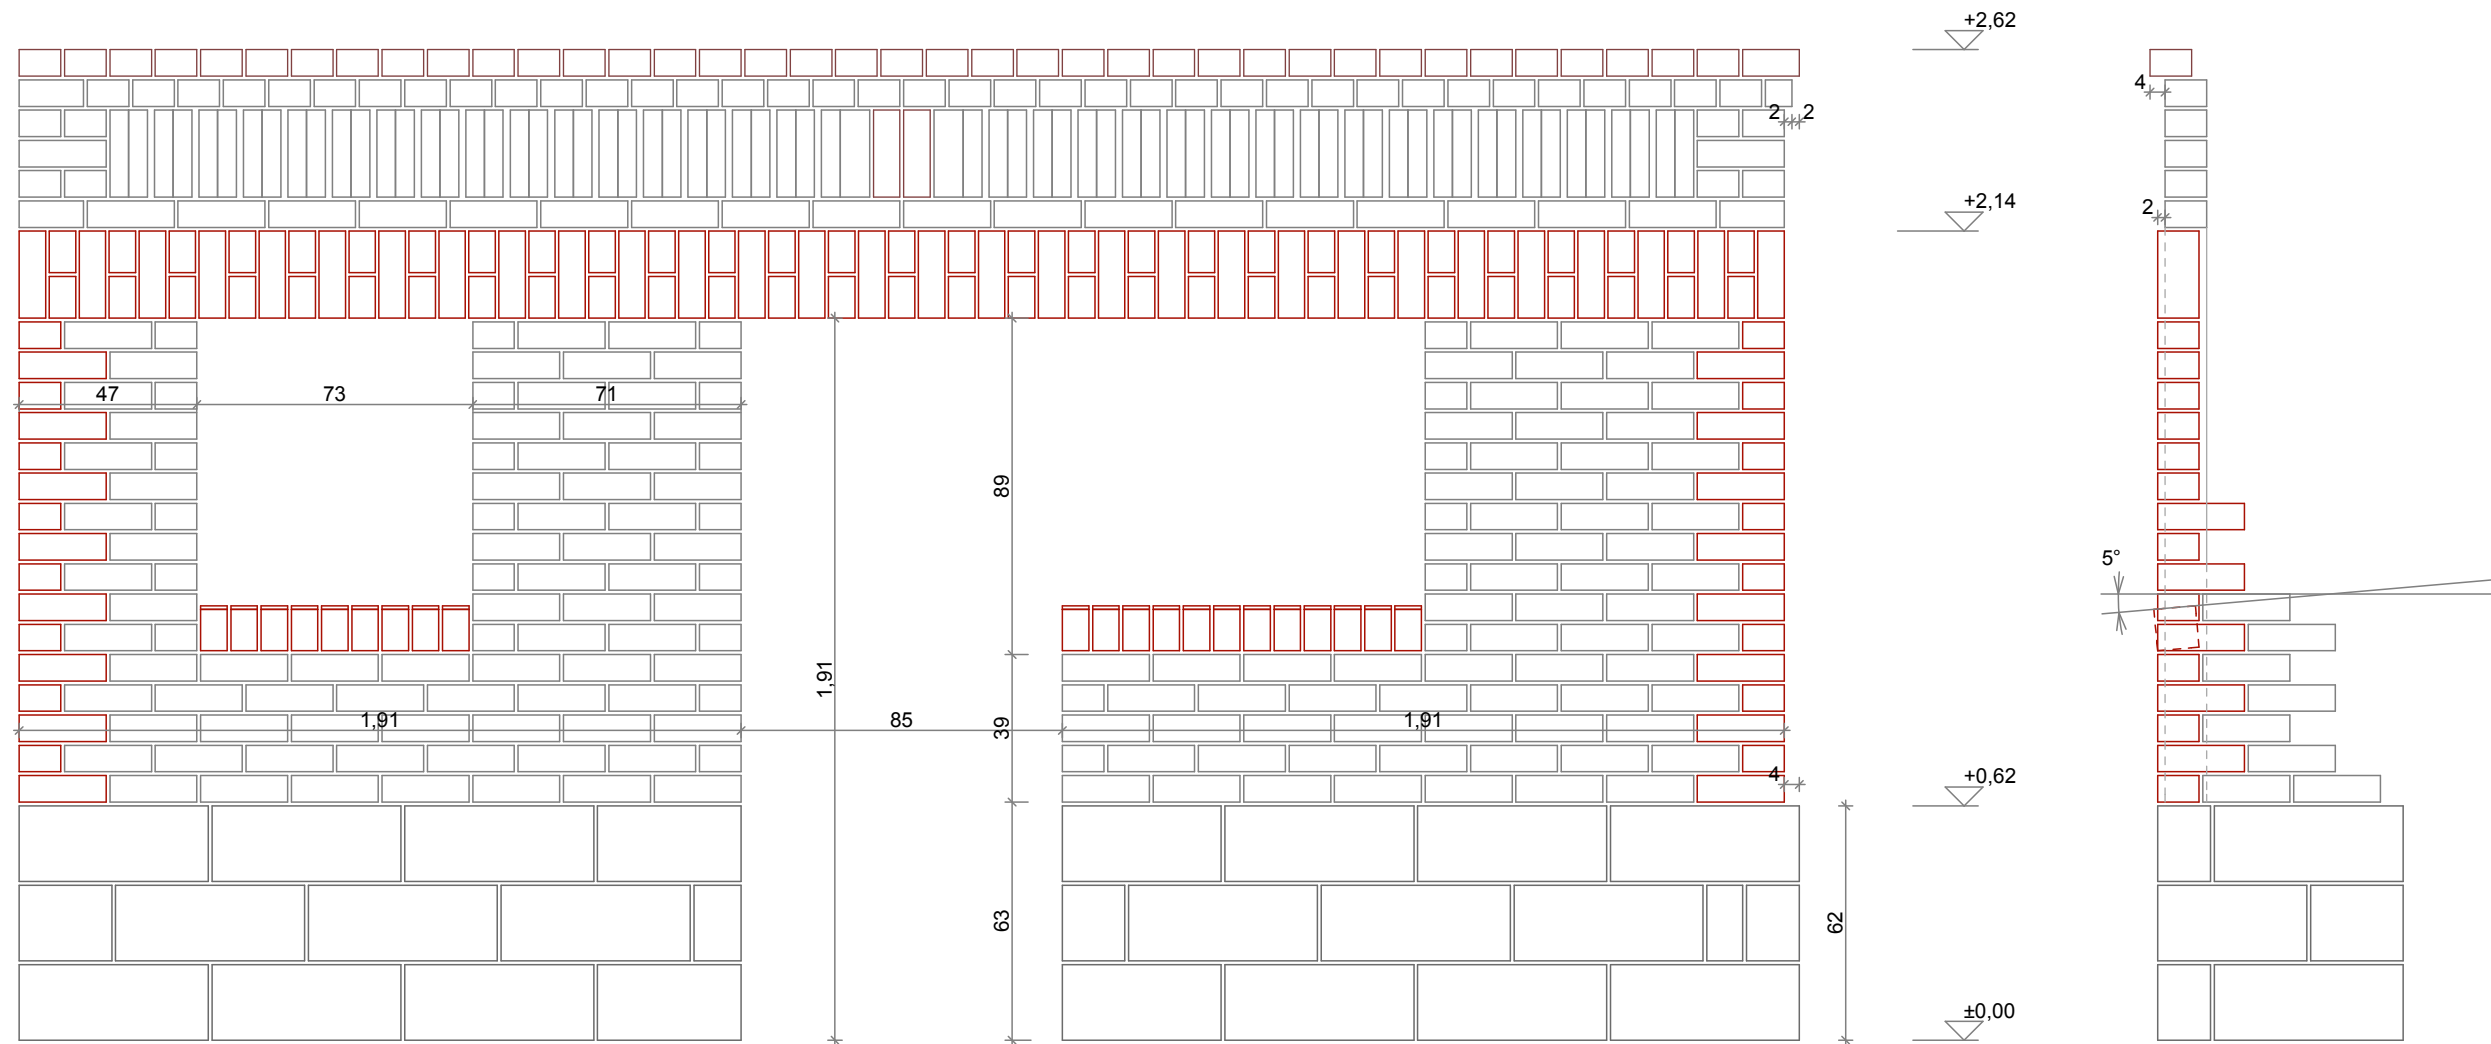

Works free choice of candidate

Façade Ia

Façade M=1:20

Cornice M=1:20

4<sup>th</sup> Row M=1:20

FINAL PLAN - FREE DESIGN FOR CORNICE - TEAM HUNGARY