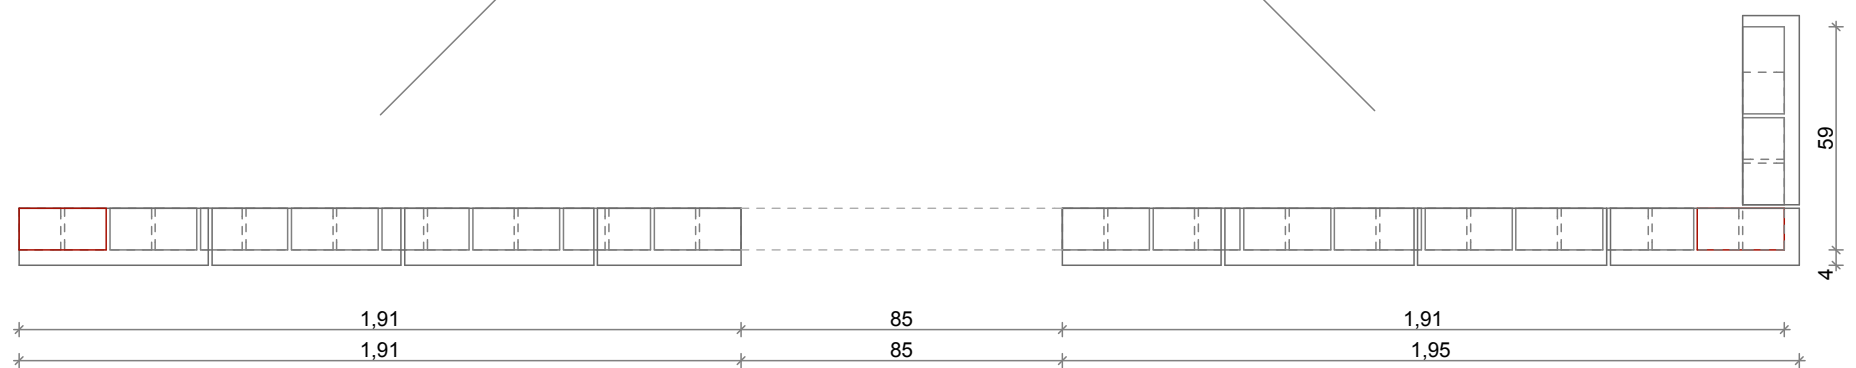

Works free choice of candidate

Façade Ia

Façade M=1:20

Cornice M=1:20

4<sup>th</sup> Row M=1:20

FINAL PLAN - FREE DESIGN FOR CORNICE - TEAM HUNGARY