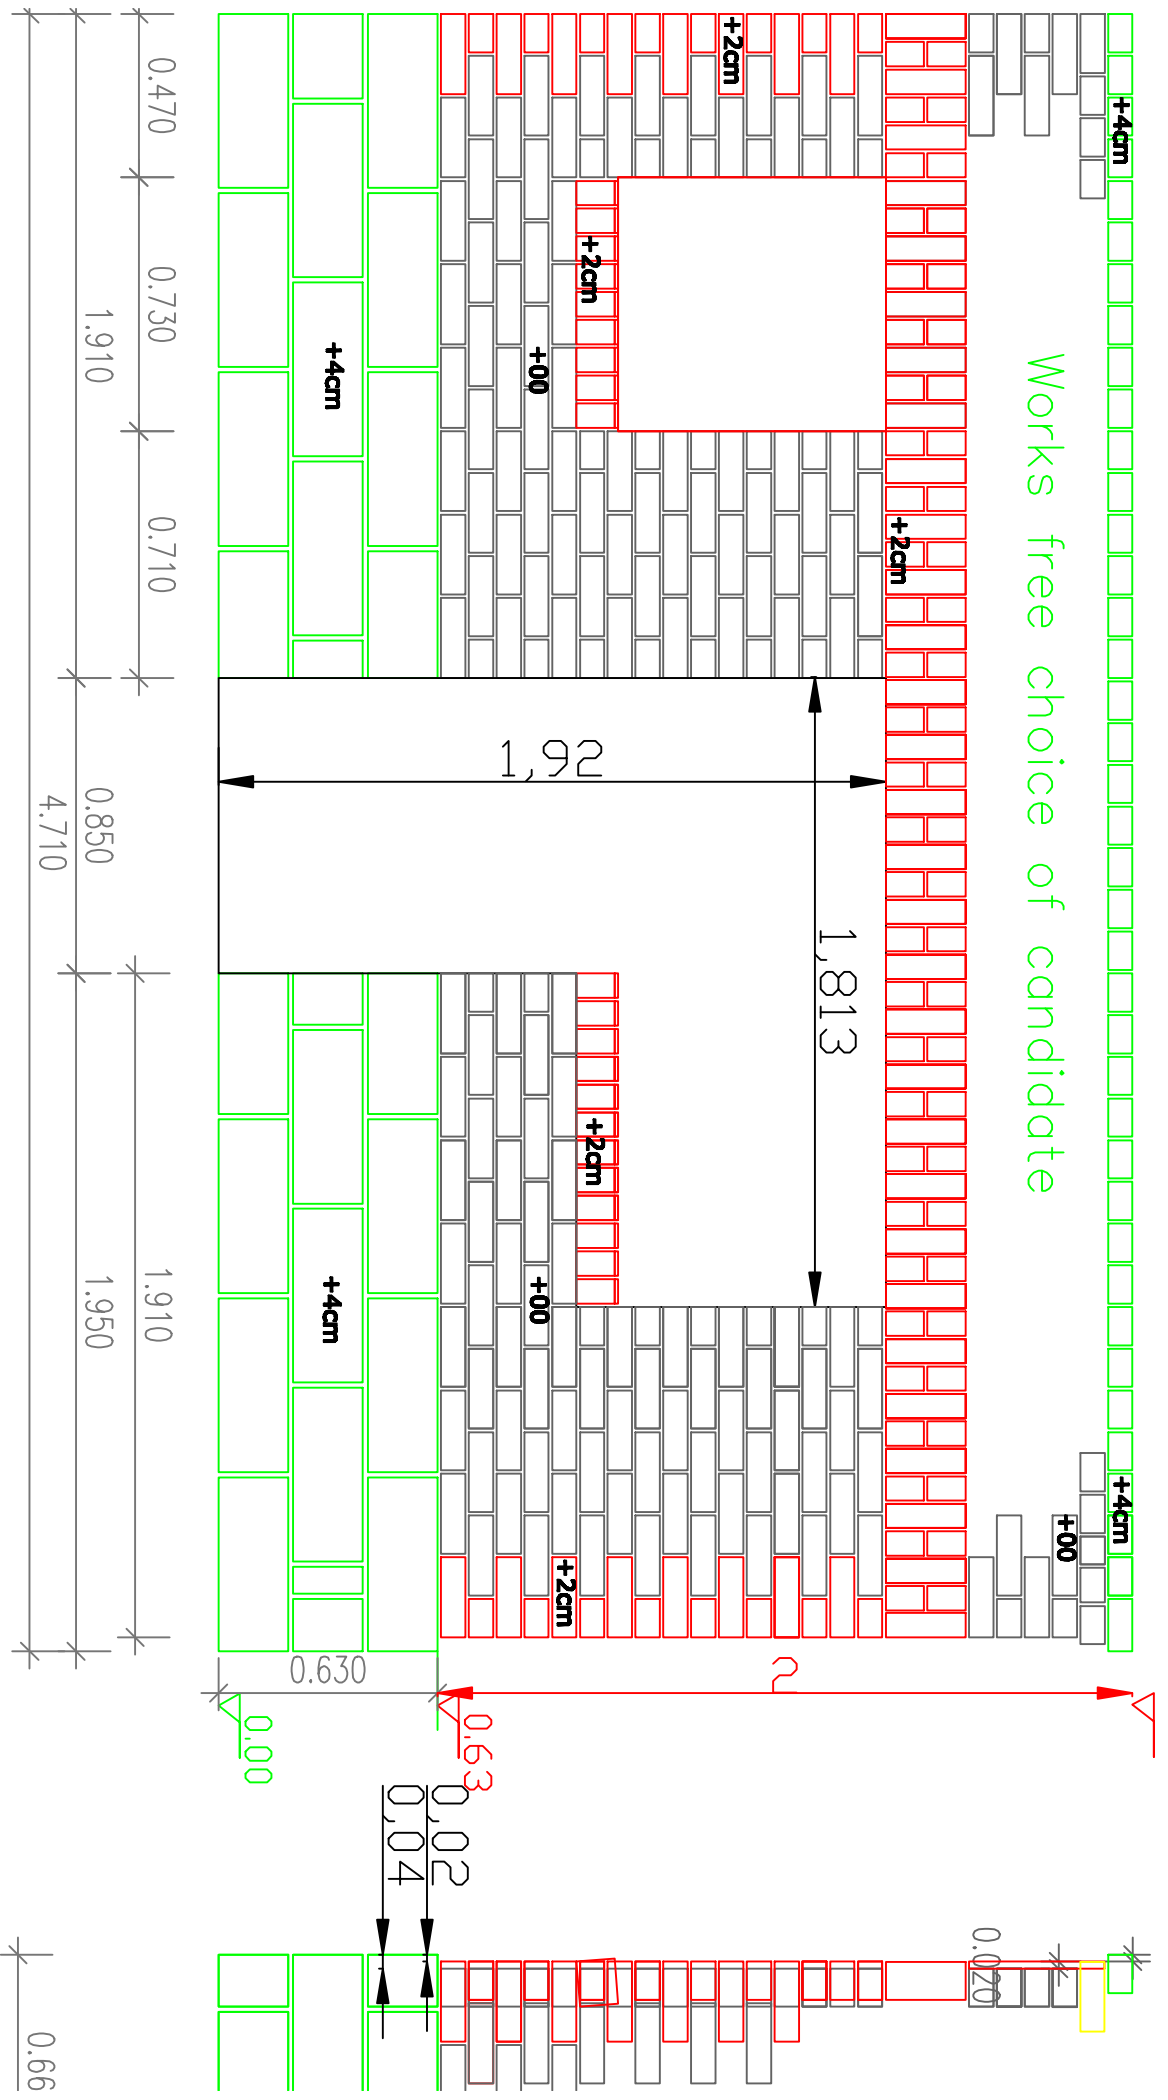

Works free choice of candidate

Façade Ia

Façade M=1:20

Cornice M=1:20

4<sup>th</sup> Row M=1:20

FINAL PLAN - FREE DESIGN FOR CORNICE - TEAM HUNGARY