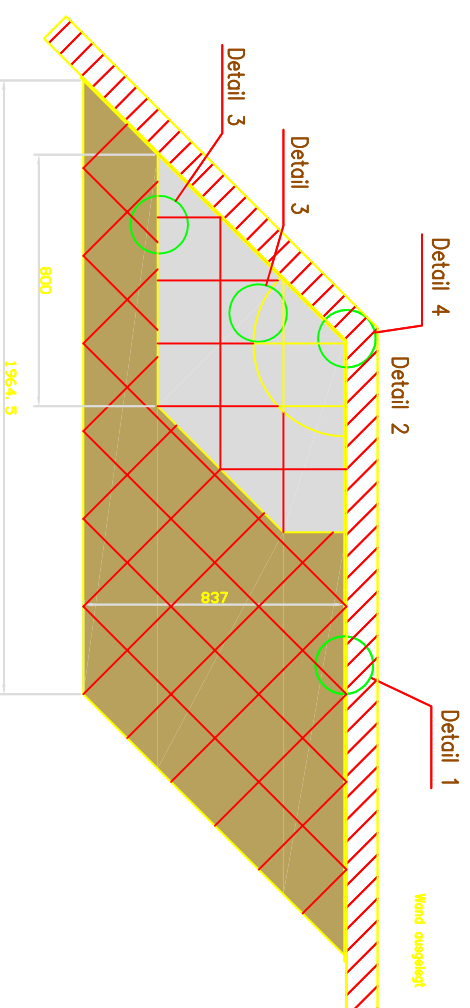

Vermassung A 1 : 10

Ansicht A 1 : 10

Ansicht B 1 : 10

Vermassung B 1 : 10

Bodenaufsicht 1 : 10

Chief Expert:
Experts:

<ul style="list-style-type: none"> Woodfliesen 200x200mm modül Gelb Woodfliesen 200x200mm modül Weiss Woodfliesen 200x200mm modül Hellgrün Woodfliesen 200x200mm modül Grün Fussbodenfliesen 200x200mm modül Dunkelgrün Fugen ≈ 3mm 	<ul style="list-style-type: none"> Corneu mural 200x200mm modüle Jaune Corneu 200x200mm modüle Blanc Corneu mural 200x200mm modüle Gris clair Corneu mural 200x200mm modüle Vert Corneu sol 200x200mm modüle Gris foncé Joint ≈ 3mm
<ul style="list-style-type: none"> Wand tile 200x200mm modüler Yellow Wand tile 200x200mm modüler white Wand tile 200x200mm modüler Light grey Wand tile 200x200mm modüler Green Floor tile 200x200mm modüler Dark grey Joint ≈ 3mm 	<ul style="list-style-type: none"> Wand tile 200x200mm modüler Yellow Wand tile 200x200mm modüler Blanc Wand tile 200x200mm modüler Gris clair Wand tile 200x200mm modüler Vert Corneu sol 200x200mm modüle Gris foncé Joint ≈ 3mm

INTERNATIONAL VOCATIONAL TRAINING ORGANISATION
International Youth Skills Competition
2001, Seoul
Competitors Name:

Trade : 12
Massestab : 1 : 10
Time : 23 hours
FLOOR AND WALL-TILING WORK

Detail 1

Detail 2

Detail 3

Detail 4

Detail 5

Detail 6

Detail 7

Detail 8

Detail 9