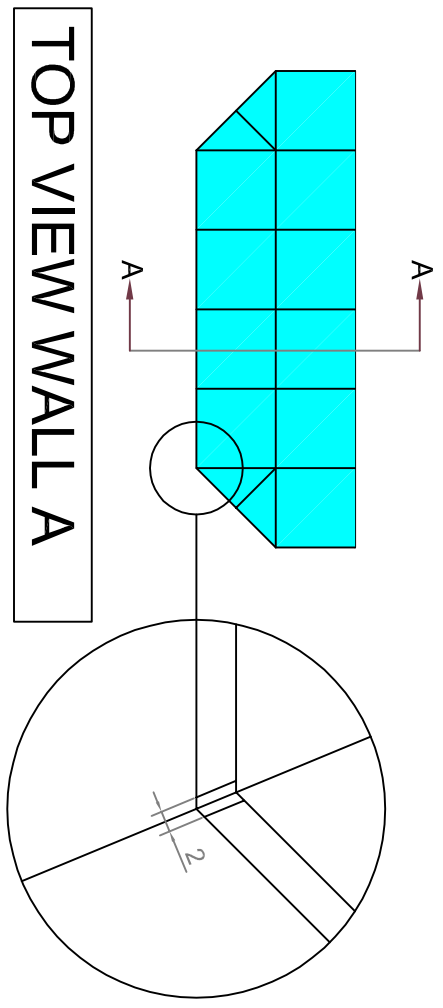

SIDE VIEW WALL A

TOP VIEW WALL A
SEE SECTION A-A DETAIL ON DRAWING NUMBER 2.

FRONT VIEW WALL B

TOP VIEW WALL B

MIDDLE OF JOINT WILL BE THE CRITERIA OF DIMENSION. DETAIL IS NOT TO SCALE.

- WALL TILE : WHITE
152x152x8 mm
- WALL TILE : LIGHT GRAY
152x152x8 mm
- WALL TILE : BLUE
152x152x8 mm
- WALL TILE : RED
152x152x8 mm
- FLOOR TILE : LIGHT BLUE
152x152x8 mm
- FLOOR TILE : LIGHT GREEN
152x152x8 mm
- FLOOR TILE : WHITE
152x152x8 mm

Time: 22 Hours

10 11 12

INTERNAL WALL EXTERNAL CORNER JOINT

<p>Test Project for the 40th WorldSkills Competition in Calgary, Canada 2009 Copyright © 2009 WorldSkills International. All rights reserved.</p>					
<p>SKILL: TP12 WALL & FLOOR TILING</p>					
Scale: N/A	Date: 30.08.2009	Paper: A4	<p>OR</p>		
<p>Drawn / Design by: Hong Seek Seo</p>			<p>Drawing No: TP12_20CA_KR_Act_1.DWG</p>		
<p>Revision: 0</p>			<p>Page: 1 of 8</p>		
<p>Description: Section 15</p>					

Scale: 1/4" = 1'-0"

Date: 30.08.2009

Drawn / Design by: Hong Seak Seo

Description: Section 7

OR

Drawing No: TP12_200CA_KR_Aci_7.DWG

Rev: 0

Page: 7 of 8

Paper: A4

Drawn / Design by: Hong Seek Seo

Description: Section 8

Drawing No: TP12_20CA_KR_Act_8.DWG

Rev: 0

Page: 8 of 8

Page: 8 of 8