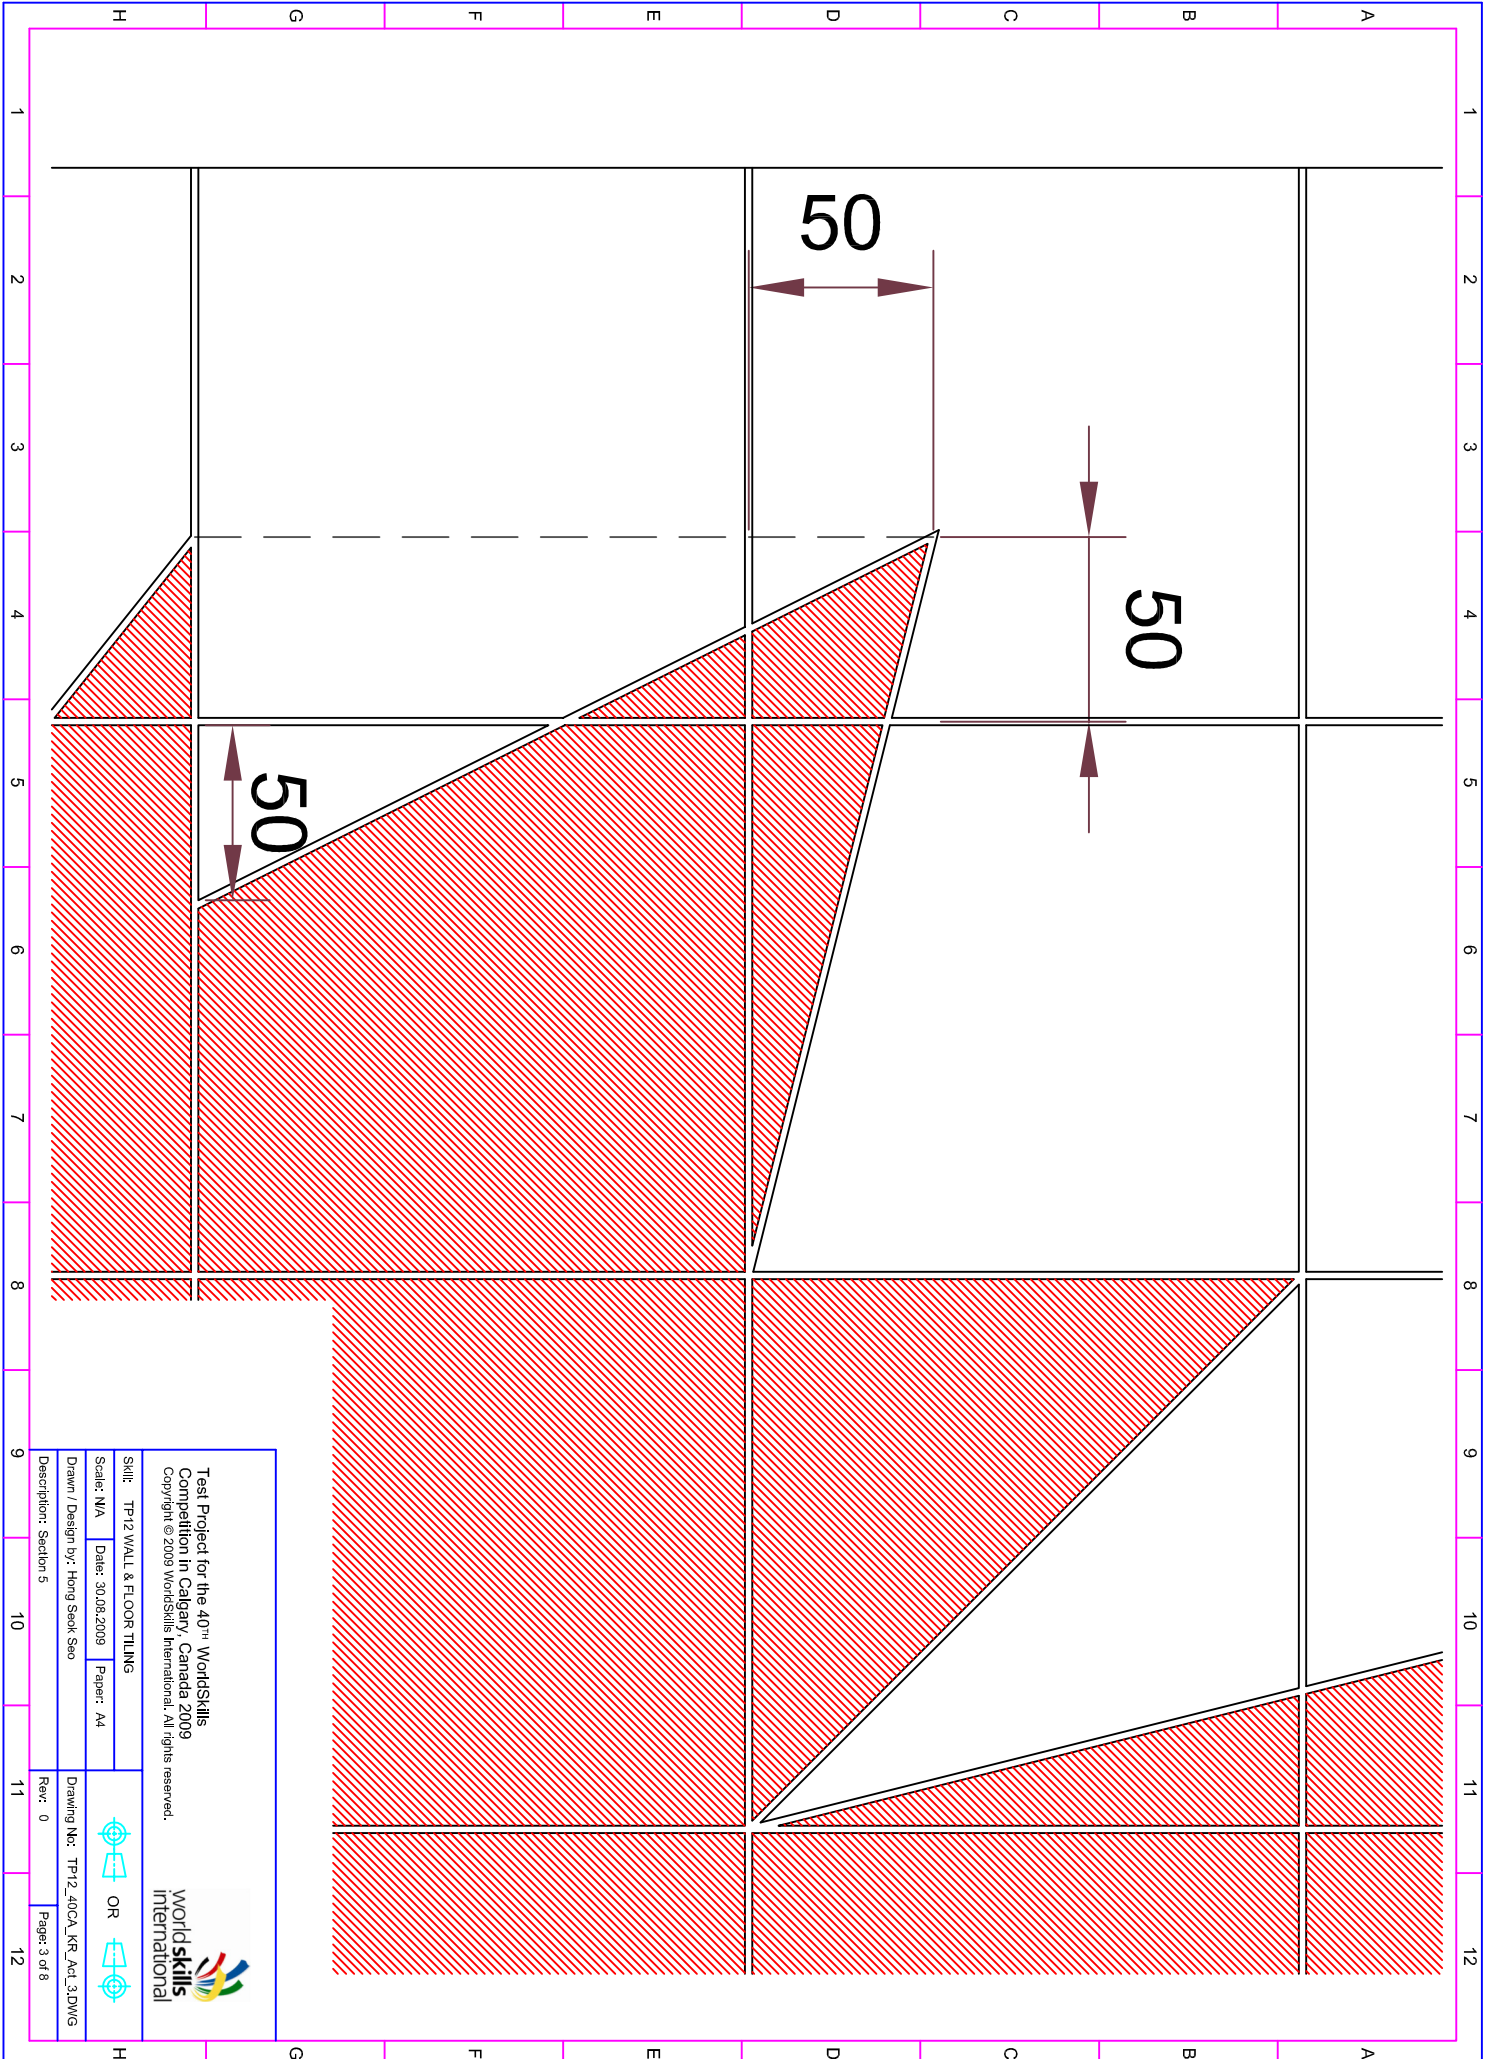

SIDE VIEW WALL A

TOP VIEW WALL A
SEE SECTION A-A DETAIL ON DRAWING NUMBER 2.

FRONT VIEW WALL B

TOP VIEW WALL B

MIDDLE OF JOINT WILL BE THE CRITERIA OF DIMENSION. DETAIL IS NOT TO SCALE.

- WALL TILE : WHITE
152x152x8 mm
- WALL TILE : LIGHT GRAY
152x152x8 mm
- WALL TILE : BLUE
152x152x8 mm
- WALL TILE : RED
152x152x8 mm
- FLOOR TILE : LIGHT BLUE
152x152x8 mm
- FLOOR TILE : LIGHT GREEN
152x152x8 mm
- FLOOR TILE : WHITE
152x152x8 mm

Drawn / Design By: Hong Seek Seo

Description: Section 9

Drawing No: TP12_40CA_KR_A4_2.DWG

Rev: 0

Page: 2 of 8

1 2 3 4 5 6 7 8 9 10 11 12

A B C D E F G H

A B C D E F G H

Scale: 1/4" = 1'-0"

Date: 30.08.2009

Drawn / Design by: Hong Seak Seo

Description: Section 7

OR

Drawing No: TP12_200CA_KR_Aci_7.DWG

Rev: 0

Page: 7 of 8