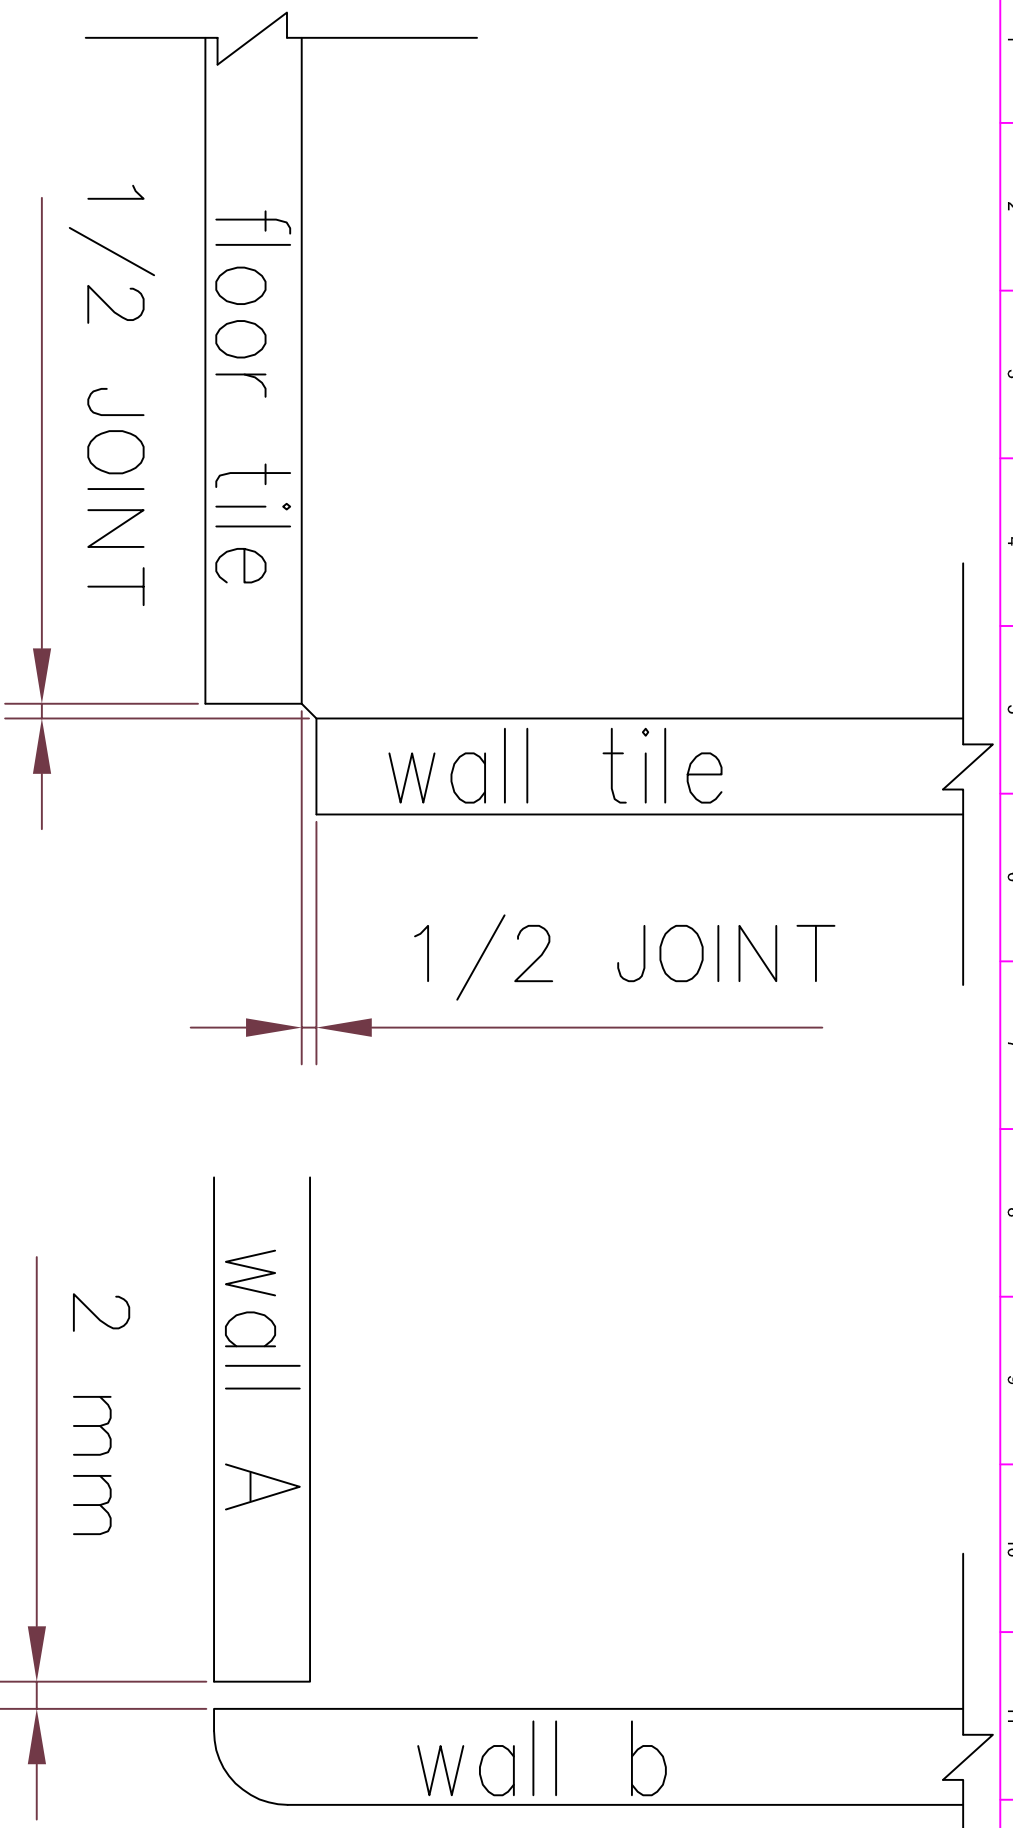

SIDE VIEW WALL A

TOP VIEW WALL A
SEE SECTION A-A DETAIL ON DRAWING NUMBER 2.

FRONT VIEW WALL B

TOP VIEW WALL B

MIDDLE OF JOINT WILL BE THE CRITERIA OF DIMENSION. DETAIL IS NOT TO SCALE.

- WALL TILE : WHITE
152x152x8 mm
- WALL TILE : LIGHT GRAY
152x152x8 mm
- WALL TILE : BLUE
152x152x8 mm
- WALL TILE : RED
152x152x8 mm
- FLOOR TILE : LIGHT BLUE
152x152x8 mm
- FLOOR TILE : LIGHT GREEN
152x152x8 mm
- FLOOR TILE : WHITE
152x152x8 mm

Time: 22 Hours

10 11 12

INTERNAL WALL EXTERNAL CORNER JOINT

<p>Test Project for the 40th WorldSkills Competition in Calgary, Canada 2009 Copyright © 2009 WorldSkills International. All rights reserved.</p>					
<p>SKILL: TP12 WALL & FLOOR TILING</p>					
Scale: N/A	Date: 30.08.2009	Paper: A4	<p>OR</p>		
<p>Drawn / Design by: Hong Seek Seo</p>			<p>Drawing No: TP12_20CA_KR_Act_1.DWG</p>		
<p>Revision: 0</p>			<p>Page: 1 of 8</p>		
<p>Description: Section 15</p>					

Drawn / Design By: Hong Seek Seo

Description: Section 9

Drawing No: TP12_40CA_KR_A4_2.DWG

Rev: 0

Page: 2 of 8

1 2 3 4 5 6 7 8 9 10 11 12

A B C D E F G H

A B C D E F G H

Scale: 1/4" = 1'-0"

Date: 30.08.2009

Drawn / Design by: Hong Seak Seo

Description: Section 7

OR

Drawing No: TP12_200CA_KR_Aci_7.DWG

Rev: 0

Page: 7 of 8