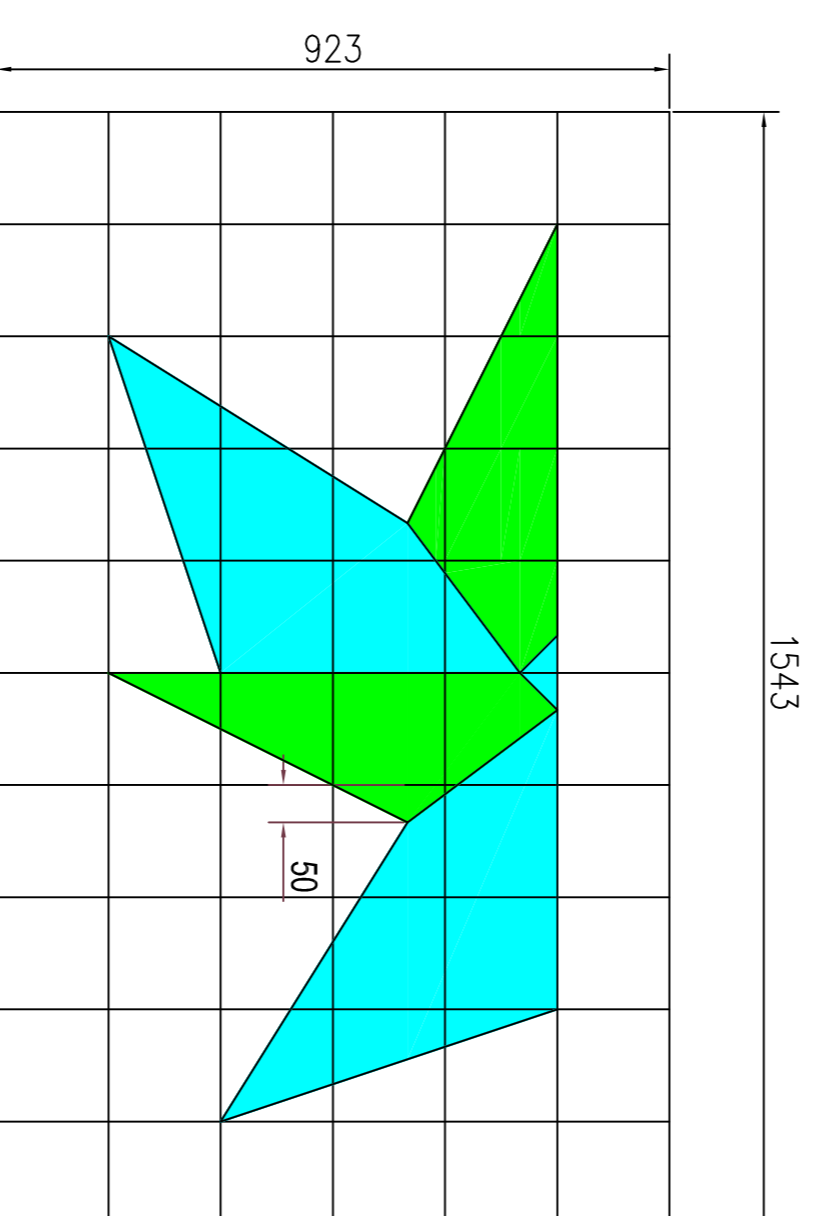

SIDE VIEW WALL A

TOP VIEW WALL A
SEE SECTION A-A DETAIL ON DRAWING NUMBER 2.

FRONT VIEW WALL B

TOP VIEW WALL B

MIDDLE OF JOINT WILL BE THE CRITERIA OF DIMENSION. DETAIL IS NOT TO SCALE.

- WALL TILE : WHITE
152x152x8 mm
- WALL TILE : LIGHT GRAY
152x152x8 mm
- WALL TILE : BLUE
152x152x8 mm
- WALL TILE : RED
152x152x8 mm
- FLOOR TILE : LIGHT BLUE
152x152x8 mm
- FLOOR TILE : LIGHT GREEN
152x152x8 mm
- FLOOR TILE : WHITE
152x152x8 mm

Scale: 1/4" = 1'-0"

Date: 30.08.2009

Drawn / Design by: Hong Seak Seo

Description: Section 7

OR

Drawing No: TP12_200CA_KR_Aci_7.DWG

Rev: 0

Page: 7 of 8