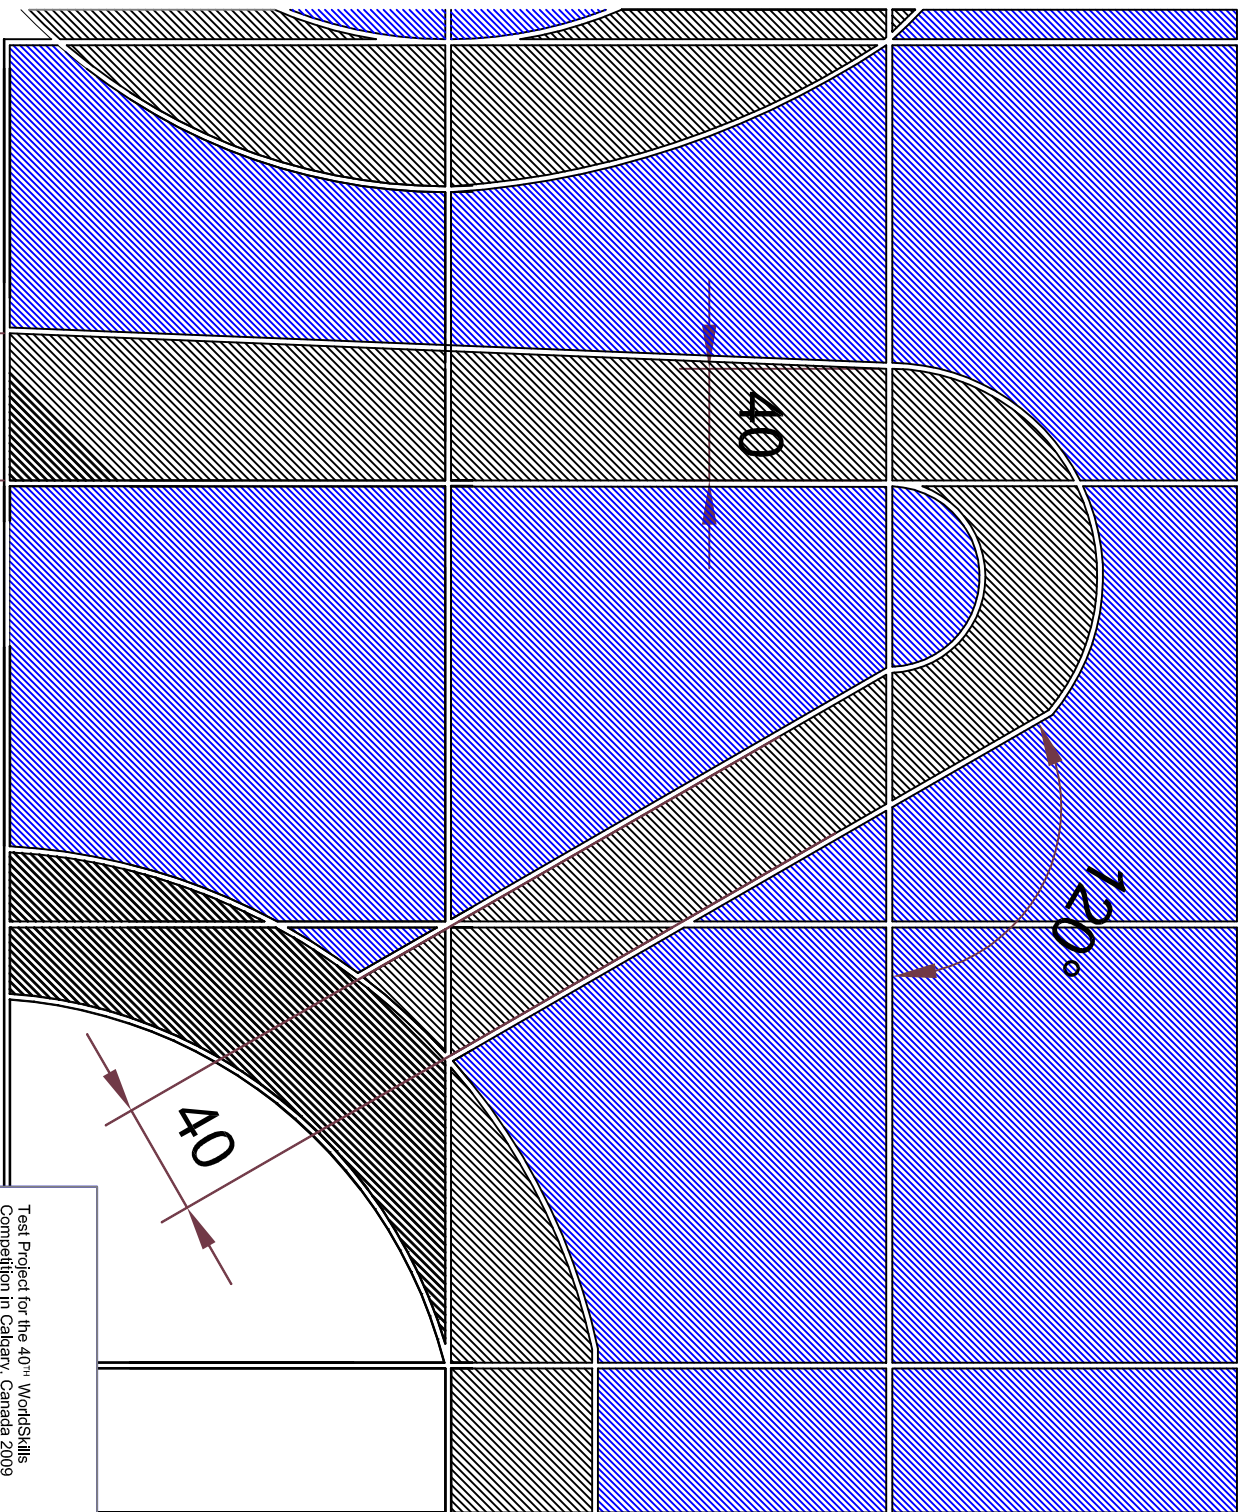

20

75

70

Test Project for the 40th WorldSkills
 Competition in Calgary, Canada 2009
 Copyright © 2009 WorldSkills International. All rights reserved.

SMILE TP12 WALL & FLOOR TILING		OR	
Scale: 1/4"	Date: 30.08.2009	Paper: A4	Drawing No: TP12_200CA_KR_Act_4.DWG
Drawn / Design by: Hong Seok Seo		Rev: 0	Page: 4 of 8
Description: Section 4			

Test Project for the 40th WorldSkills
 Competition in Calgary / Canada 2009
 Copyright © 2009 WorldSkills International. All rights reserved.

Skill: TP12 WALL & FLOOR TILING		OR	
Scale: 1/4" = 1'-0"	Date: 30.08.2009	Paper: A4	Drawing No: TP12_40CA_KR_Act_5.DWG
Drawn / Design by: Hong Seok Seo		Rev: 0	Page: 5 of 8
Description: Section 9			

Scale: 1/4" = 1'-0"

Date: 30.08.2009

Drawn / Design by: Hong Seak Seo

Description: Section 7

OR

Drawing No: TP12_200CA_KR_Aci_7.DWG

Rev: 0

Page: 7 of 8