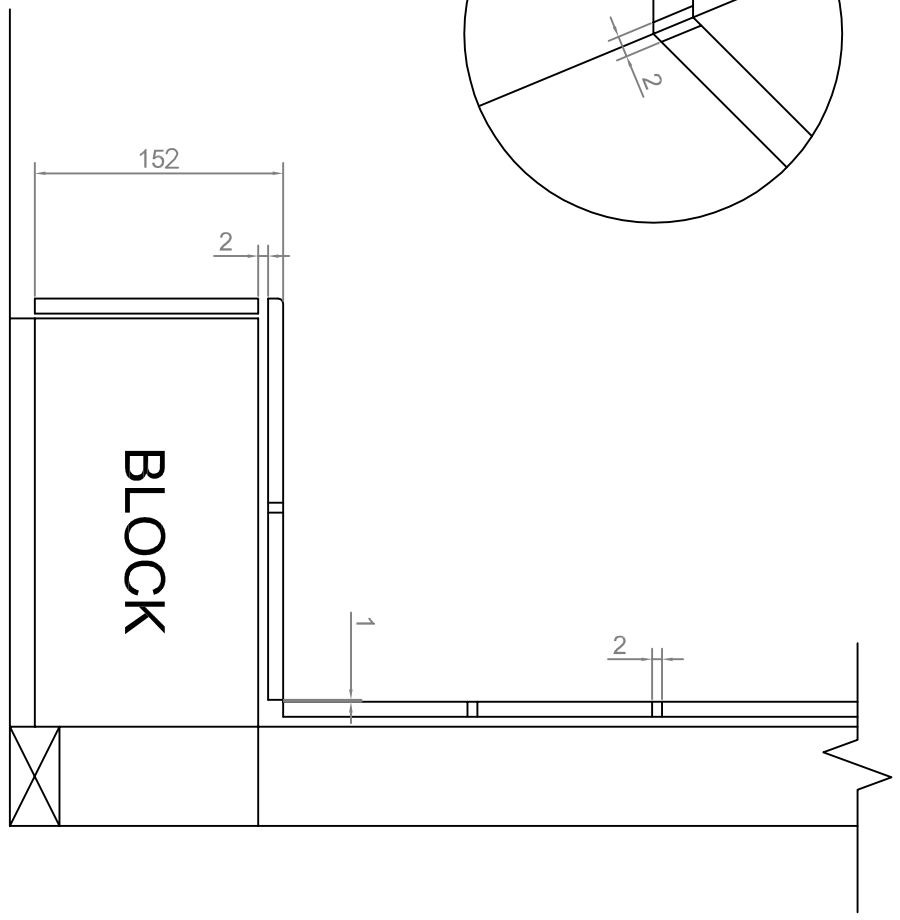

SECTION A-A

Test Project for the 40th WorldSkills
Competition in Calgary, Canada 2009
Copyright © 2009 WorldSkills International. All rights reserved.

SKILL: TP12 WALL & FLOOR TILING

Scale: N/A Date: 30/06/2009 Paper: A4

Drawn / Design By: Hong Seek Seo

Description: Section 9

Drawing No: TP12_40CA_KR_A4_2.DWG

Rev: 0

Page: 2 of 8

1 2 3 4 5 6 7 8 9 10 11 12

A B C D E F G H

A B C D E F G H