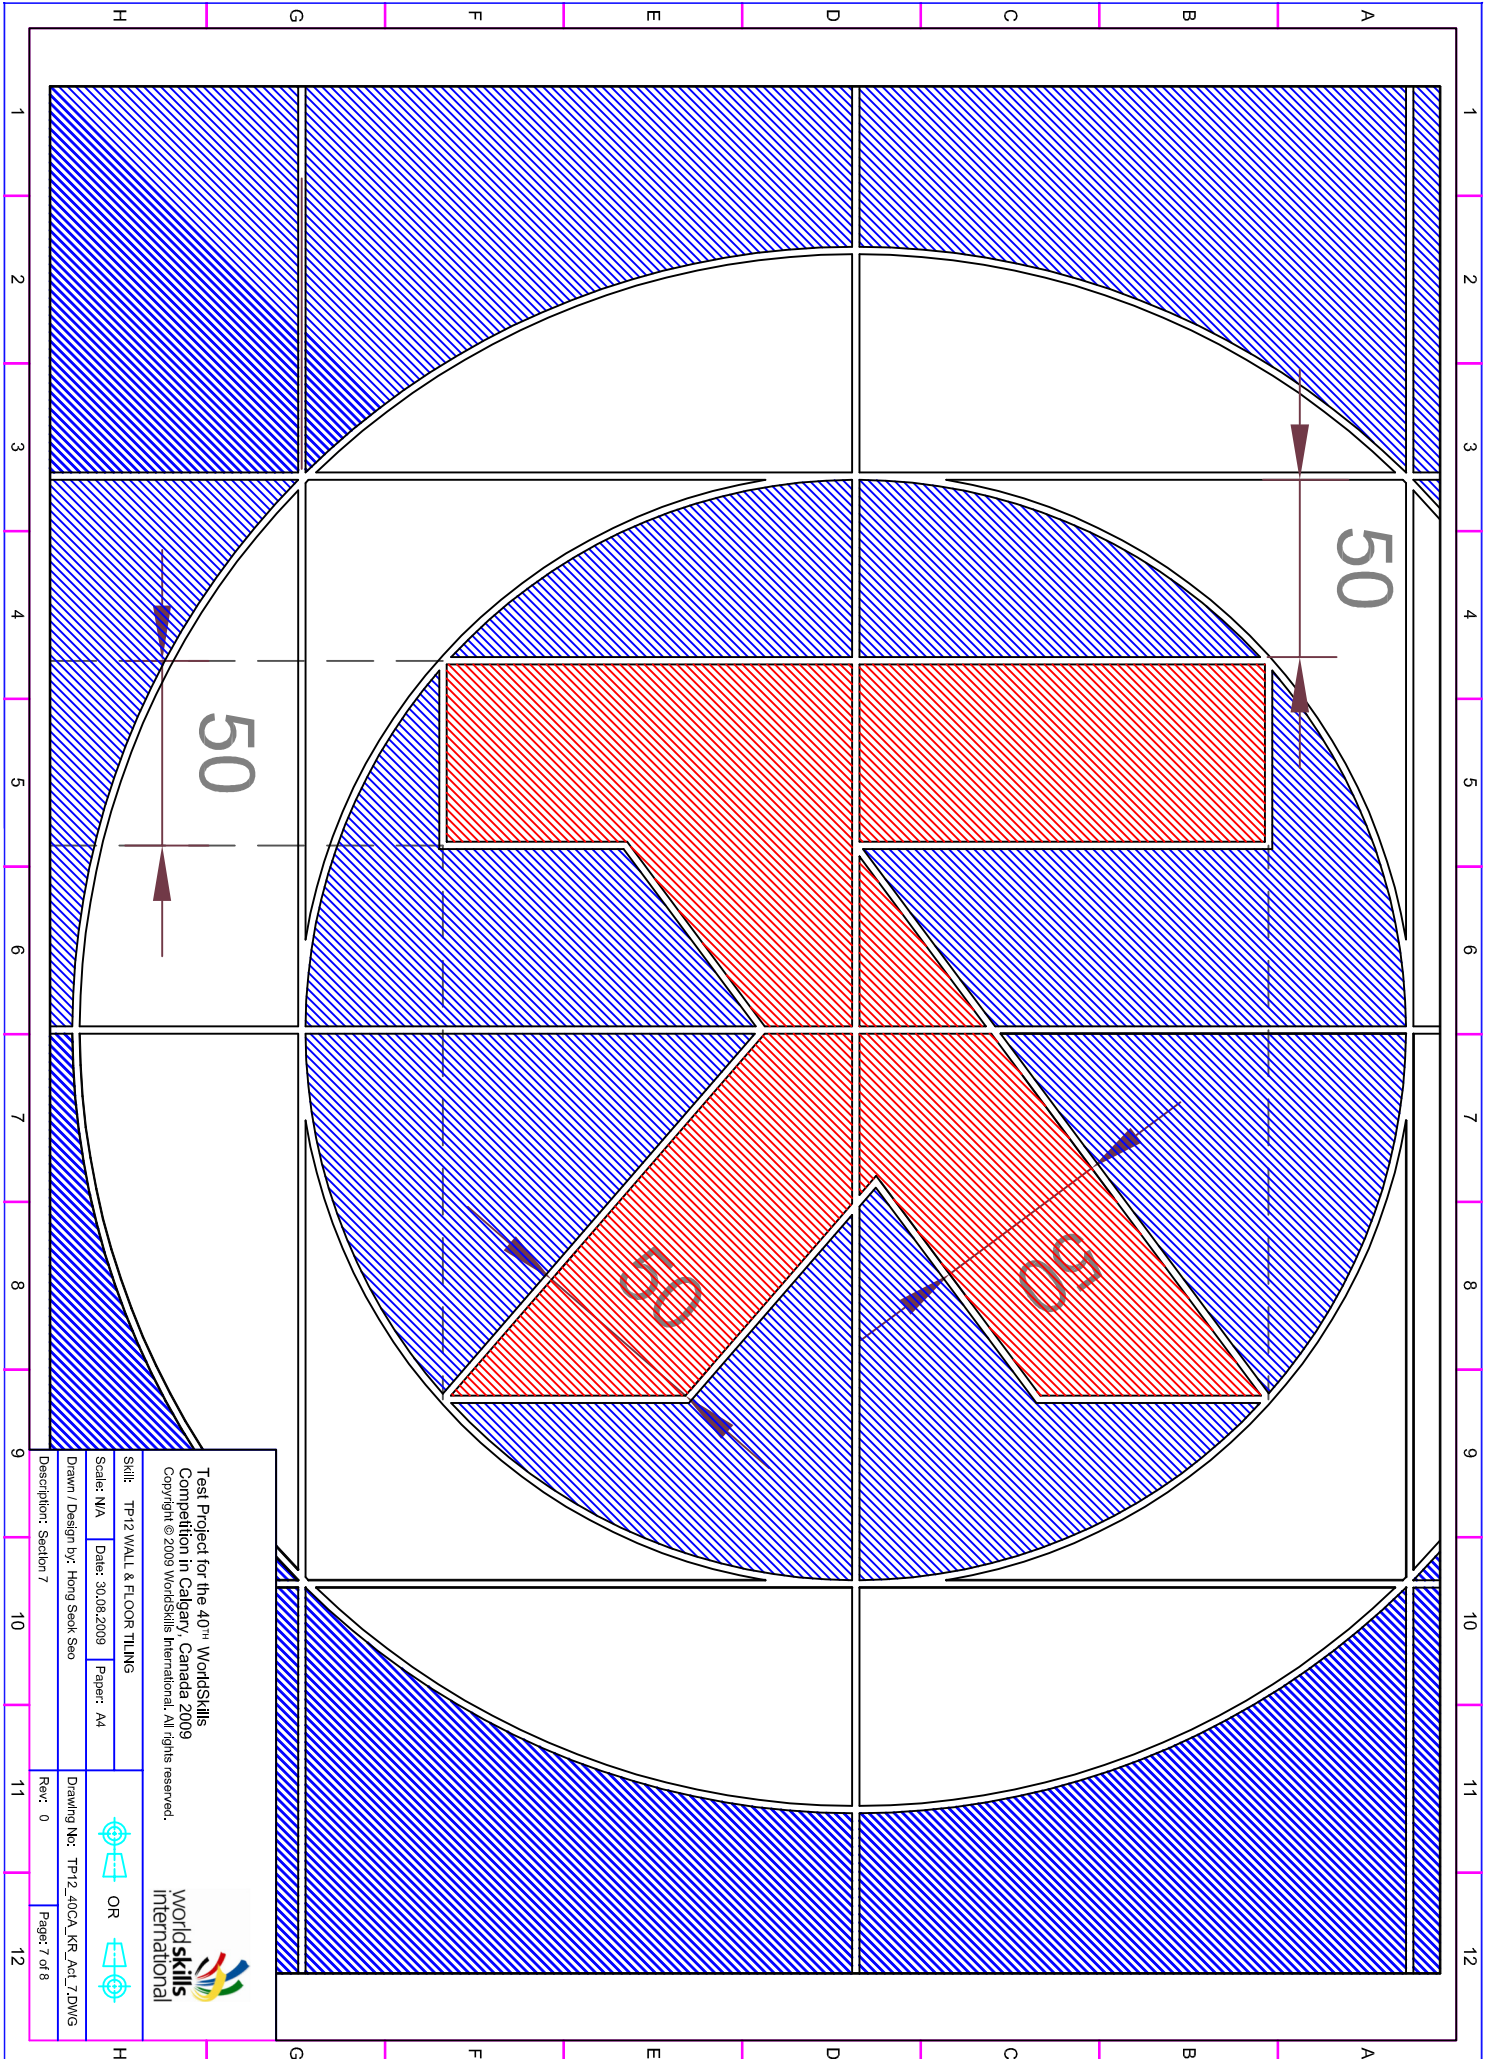

Test Project for the 40th WorldSkills
Competition in Calgary, Canada 2009
Copyright © 2009 WorldSkills International. All rights reserved.

Scale: 1/4" = 1'-0"

Date: 30.08.2009

Drawn / Design by: Hong Seak Seo

Description: Section 7

OR

Drawing No: TP12_200CA_KR_Aci_7.DWG

Rev: 0

Page: 7 of 8