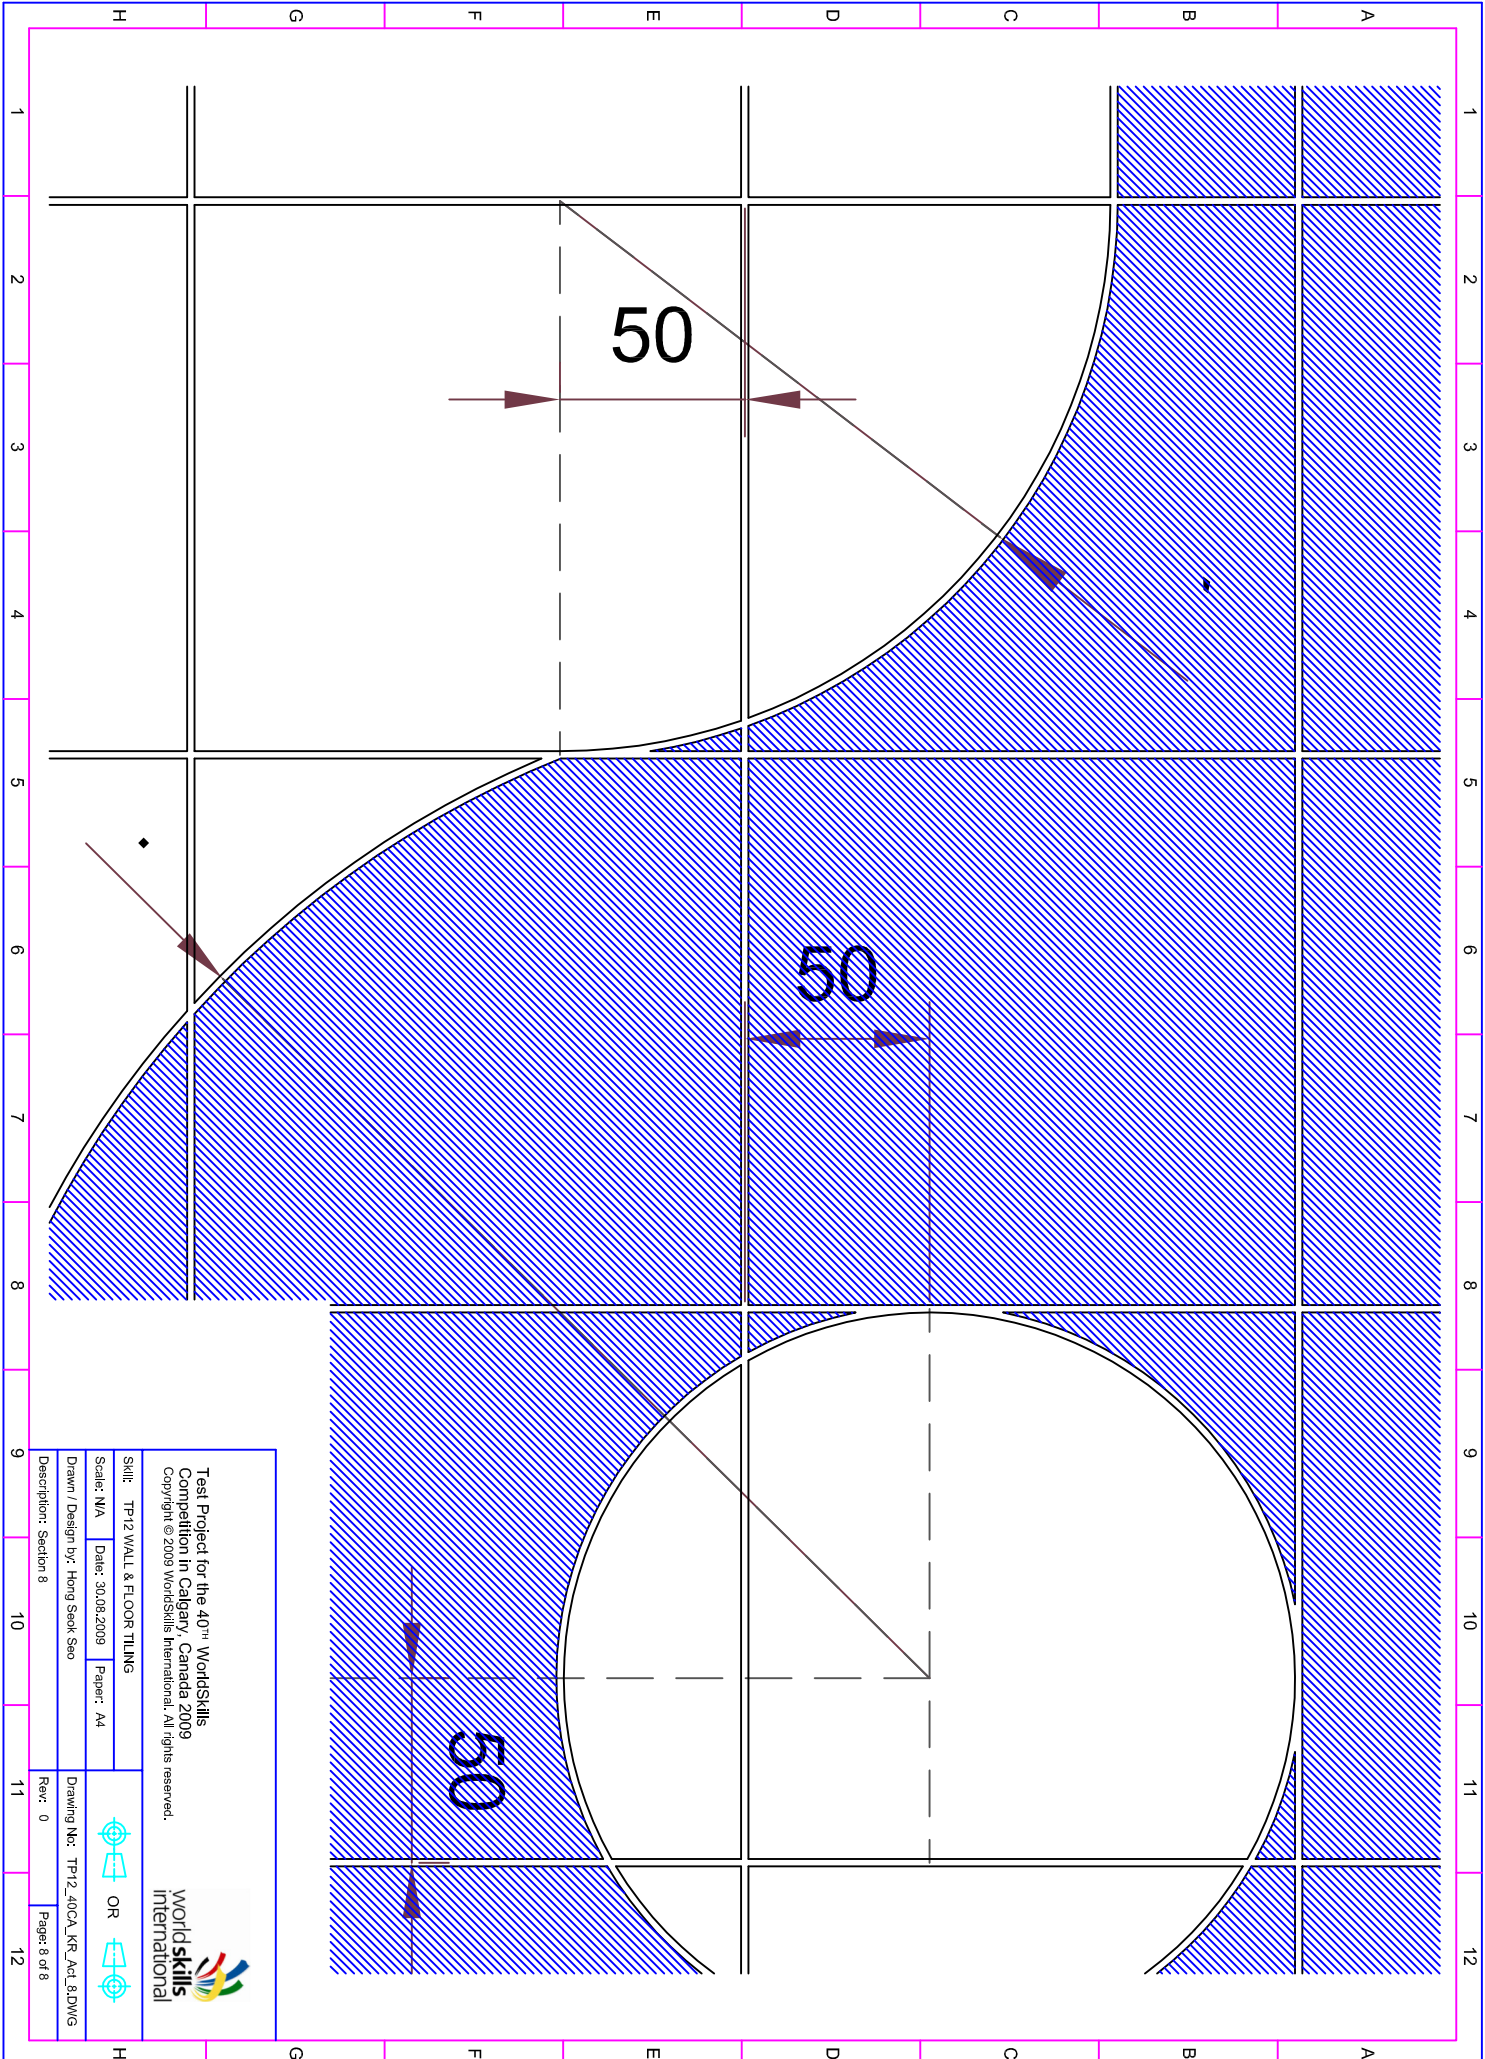

SIDE VIEW WALL A

TOP VIEW WALL A
SEE SECTION A-A DETAIL ON DRAWING NUMBER 2.

FRONT VIEW WALL B

TOP VIEW WALL B

MIDDLE OF JOINT WILL BE THE CRITERIA OF DIMENSION. DETAIL IS NOT TO SCALE.

- WALL TILE : WHITE
152x152x8 mm
- WALL TILE : LIGHT GRAY
152x152x8 mm
- WALL TILE : BLUE
152x152x8 mm
- WALL TILE : RED
152x152x8 mm
- FLOOR TILE : LIGHT BLUE
152x152x8 mm
- FLOOR TILE : LIGHT GREEN
152x152x8 mm
- FLOOR TILE : WHITE
152x152x8 mm

Test Project for the 40th WorldSkills
 Competition in Calgary, Canada 2009
 Copyright © 2009 WorldSkills International. All rights reserved.

SMILE TP12 WALL & FLOOR TILING

Scale: 1/4" = 1'-0" Date: 30.08.2009 Paper: A4

Scale: 1/4" = 1'-0"

Date: 30.08.2009

Drawn / Design by: Hong Seak Seo

Description: Section 7

OR

Drawing No: TP12_200CA_KR_Aci_7.DWG

Rev: 0

Page: 7 of 8

Test Project for the 40th WorldSkills
 Competition in Calgary, Canada 2009
 Copyright © 2009 WorldSkills International. All rights reserved.

SMILE TP12 WALL & FLOOR TILING

Scale: 1/4" = 1'-0"

Date: 30.08.2009