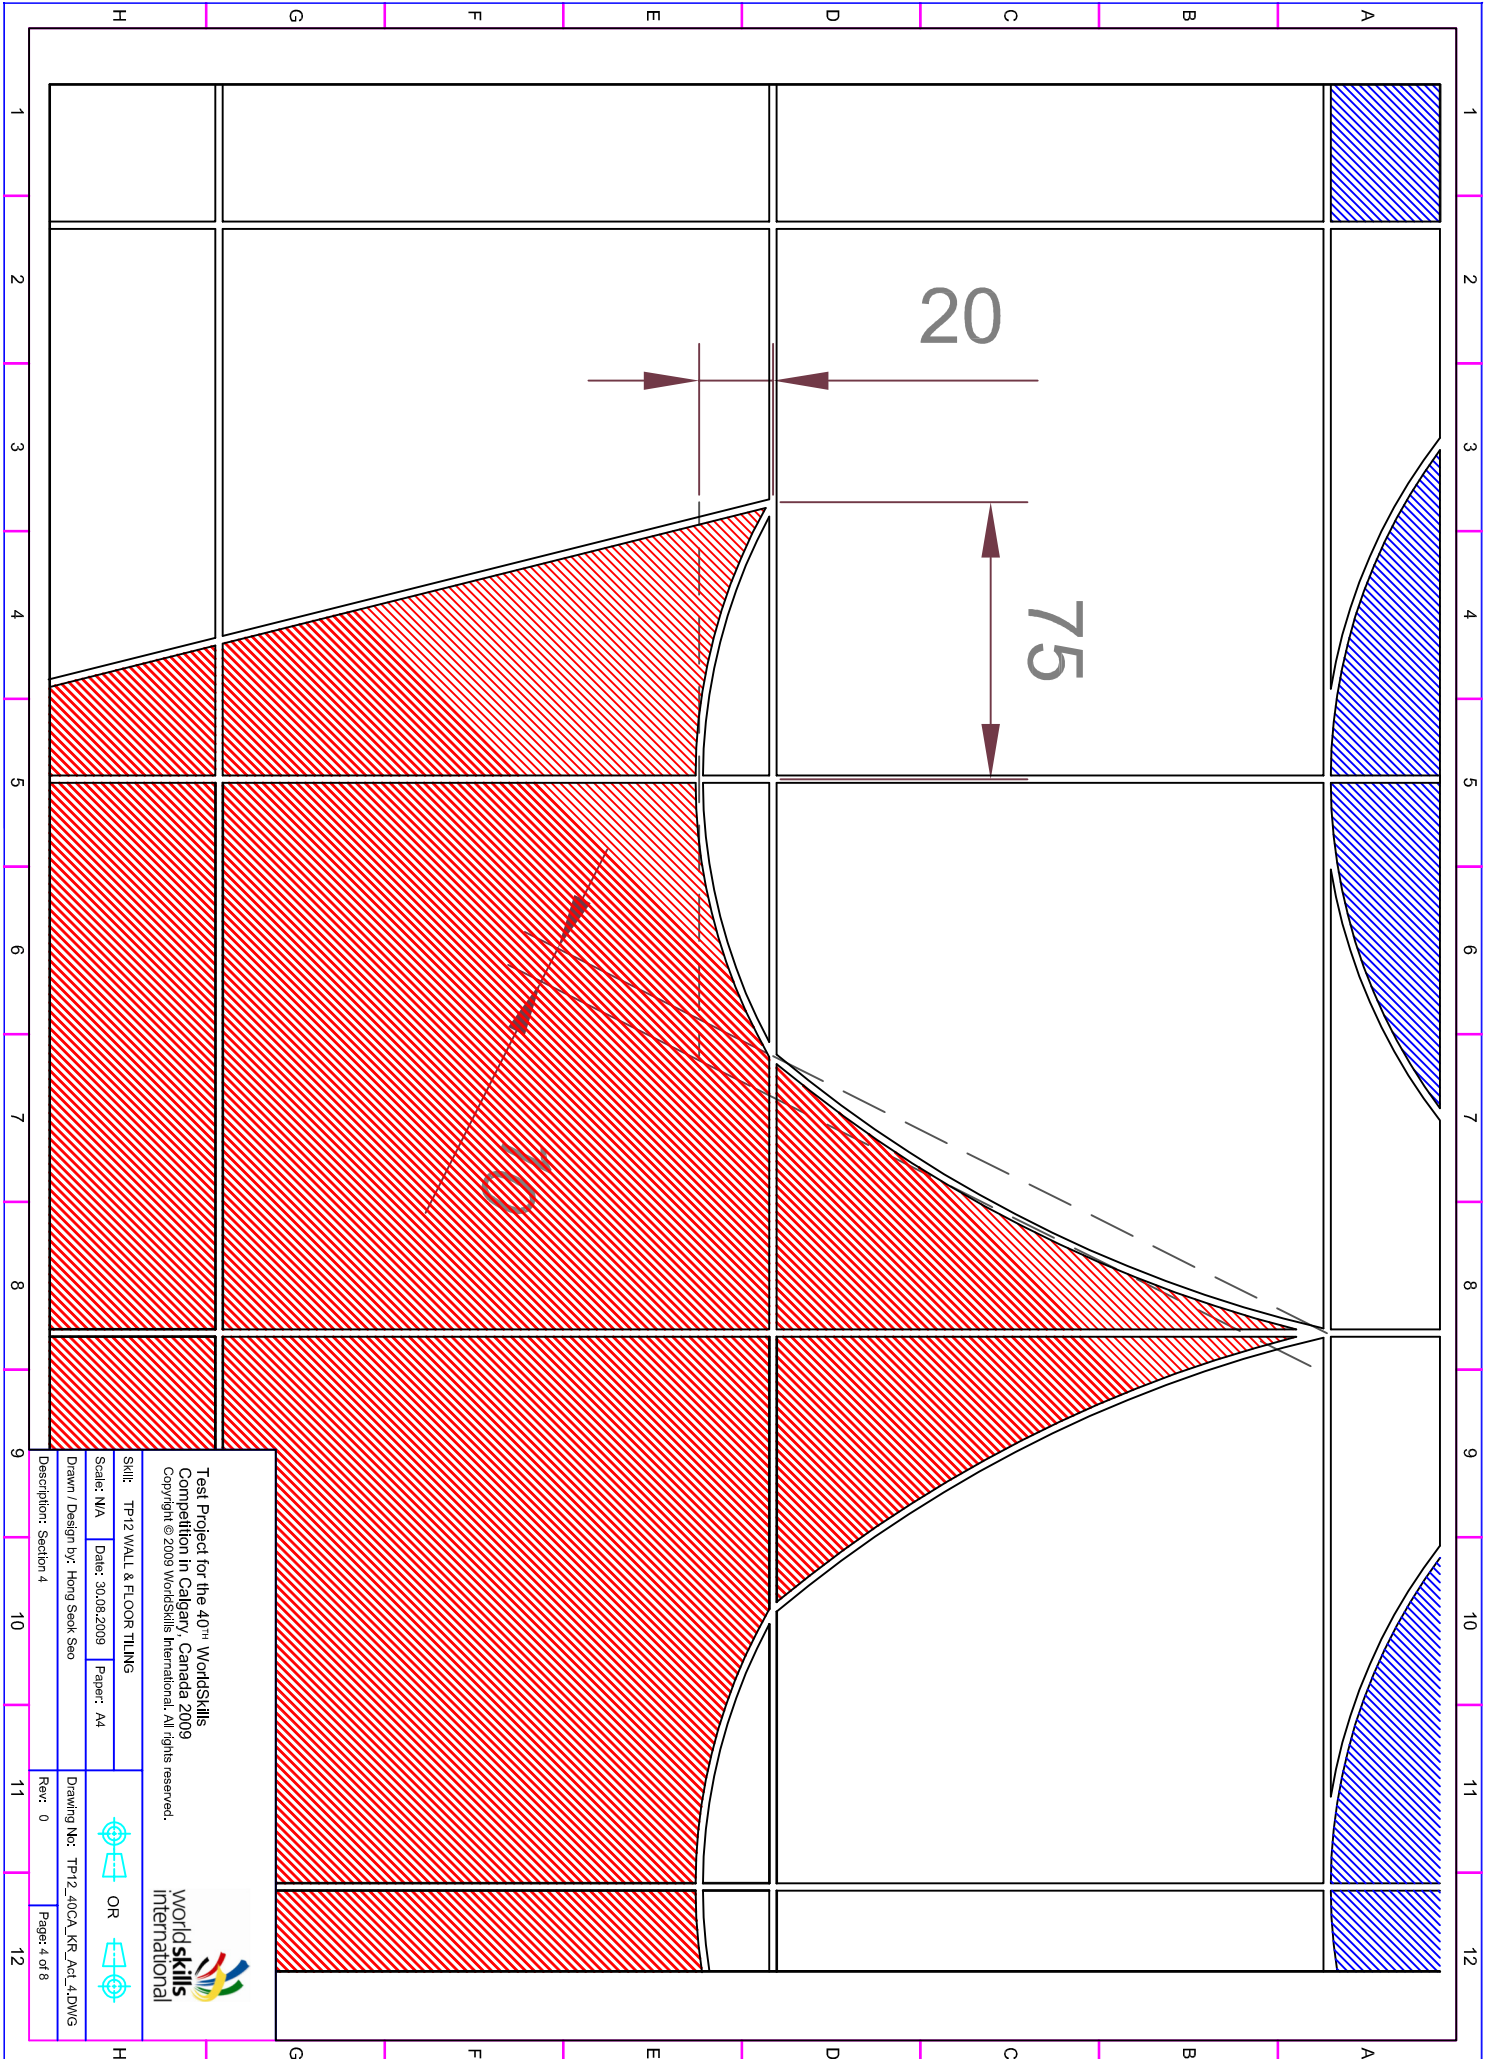

20

75

70

Test Project for the 40th WorldSkills
Competition in Calgary, Canada 2009
Copyright © 2009 WorldSkills International. All rights reserved.

SMILE TP12 WALL & FLOOR TILING		OR	
Scale: 1/4"	Date: 30.08.2009	Paper: A4	Drawing No: TP12_200CA_KR_Act_4.DWG
Drawn / Design by: Hong Seok Seo		Rev: 0	Page: 4 of 8
Description: Section 4