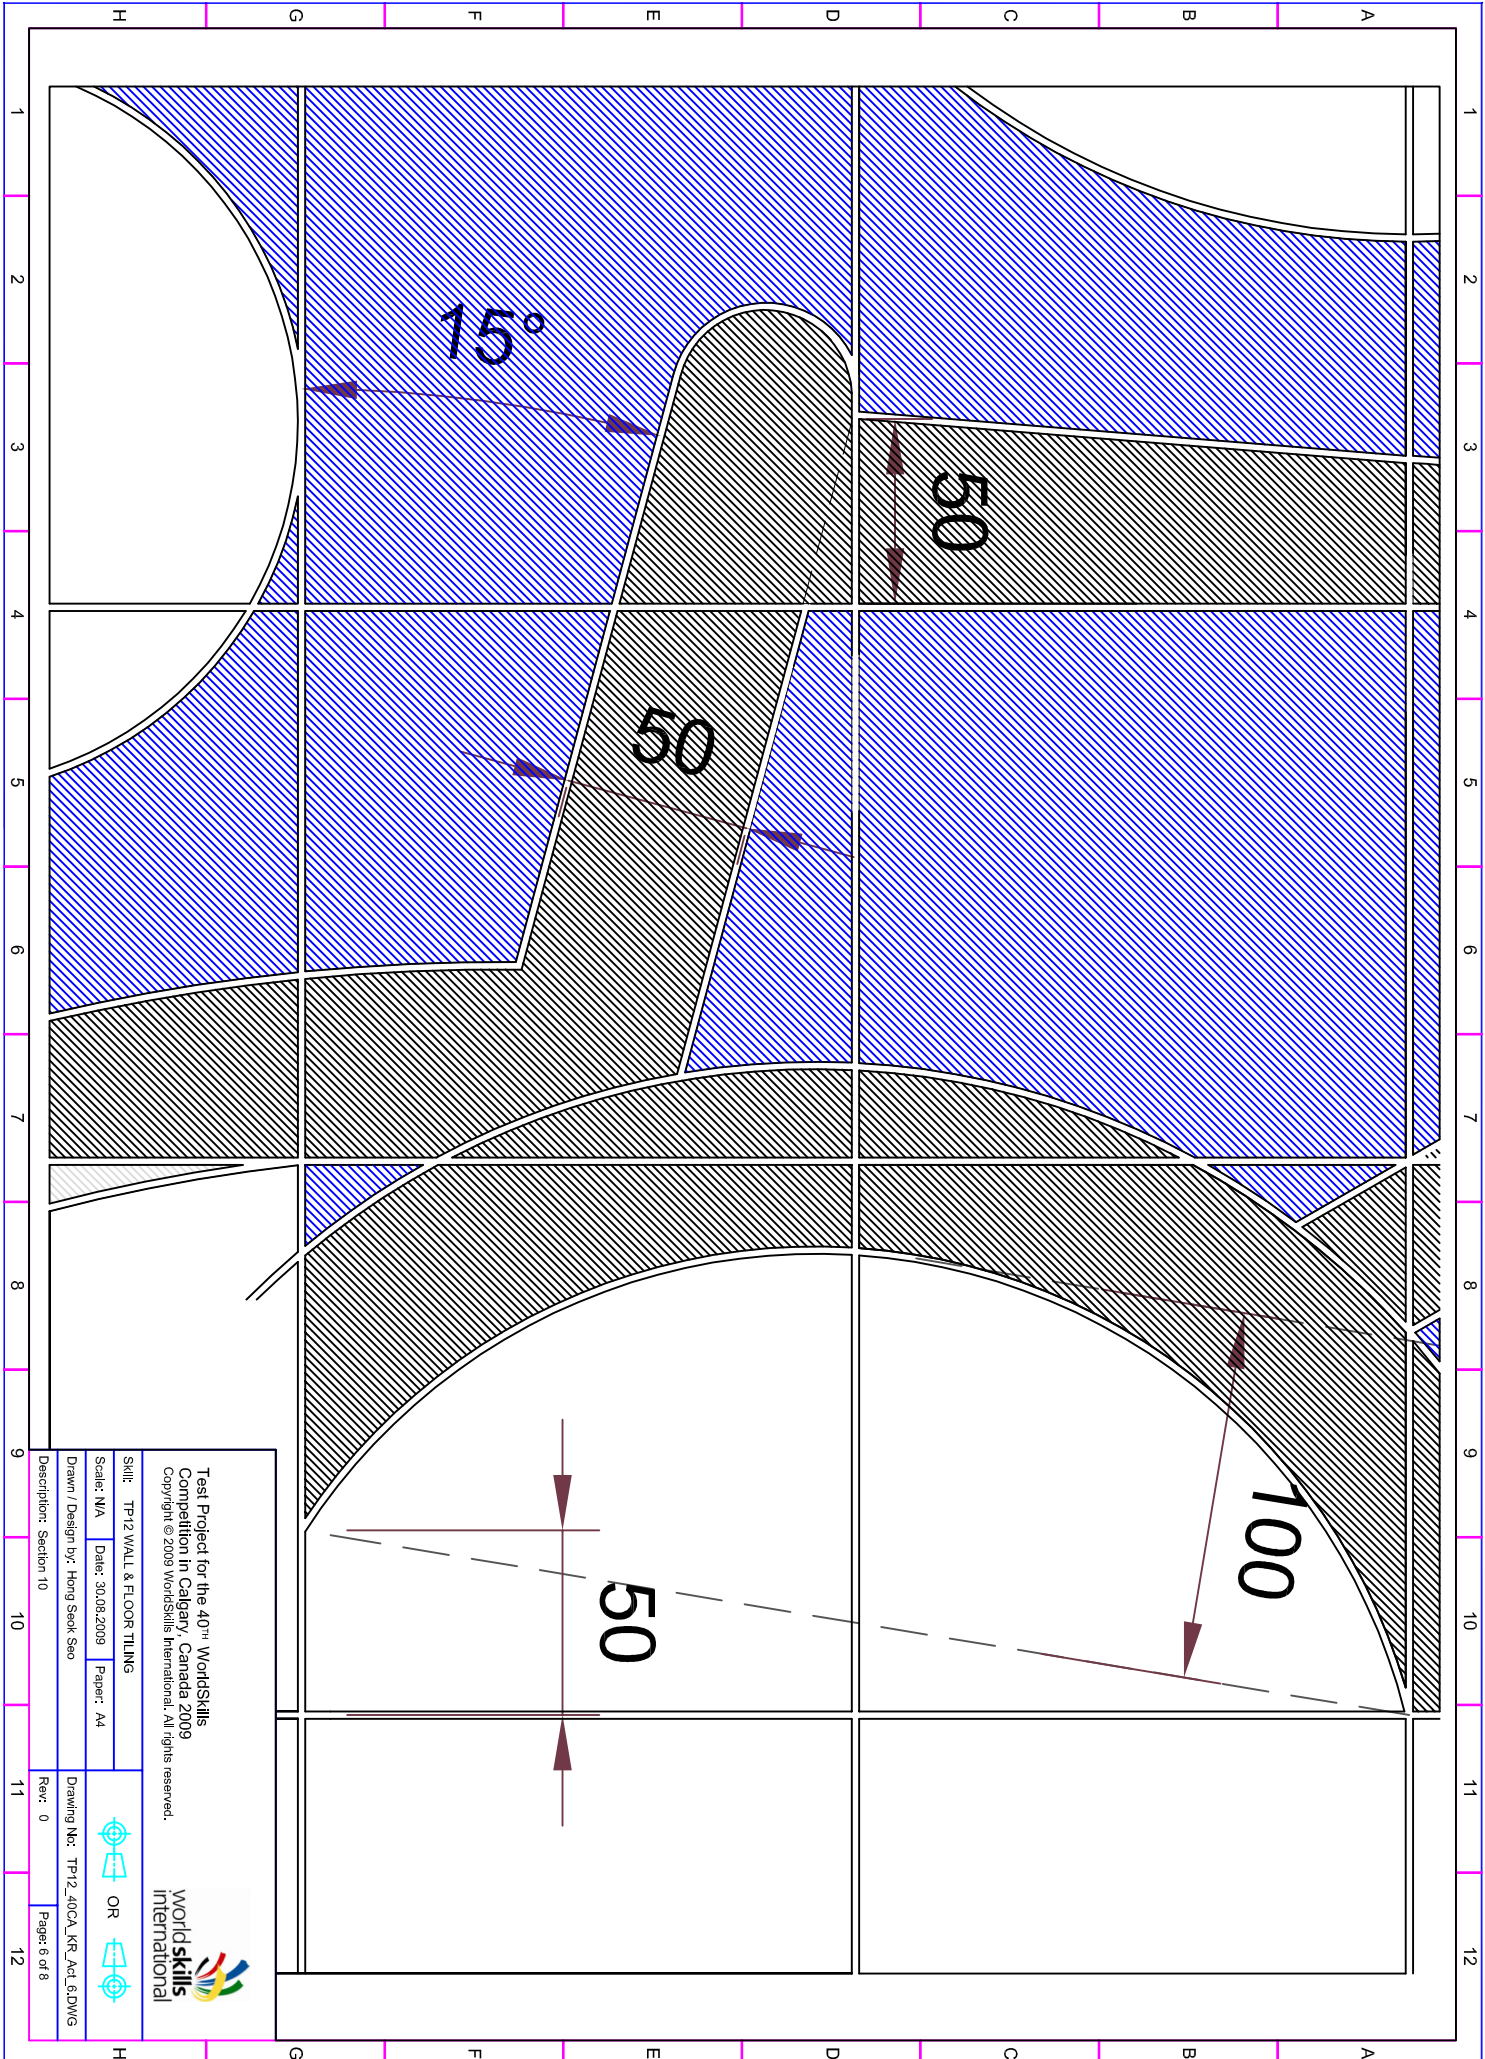

SIDE VIEW WALL A

TOP VIEW WALL A
SEE SECTION A-A DETAIL ON DRAWING NUMBER 2.

FRONT VIEW WALL B

TOP VIEW WALL B

MIDDLE OF JOINT WILL BE THE CRITERIA OF DIMENSION. DETAIL IS NOT TO SCALE.

- WALL TILE : WHITE
152x152x8 mm
- WALL TILE : LIGHT GRAY
152x152x8 mm
- WALL TILE : BLUE
152x152x8 mm
- WALL TILE : RED
152x152x8 mm
- FLOOR TILE : LIGHT BLUE
152x152x8 mm
- FLOOR TILE : LIGHT GREEN
152x152x8 mm
- FLOOR TILE : WHITE
152x152x8 mm

20

75

70

Test Project for the 40th WorldSkills
 Competition in Calgary, Canada 2009
 Copyright © 2009 WorldSkills International. All rights reserved.

SMILE TP12 WALL & FLOOR TILING		OR	
Scale: 1/4"	Date: 30.08.2009	Paper: A4	Drawing No: TP12_200CA_KR_Act_4.DWG
Drawn / Design by: Hong Seok Seo		Rev: 0	Page: 4 of 8
Description: Section 4			

Test Project for the 40th WorldSkills
 Competition in Calgary / Canada 2009
 Copyright © 2009 WorldSkills International. All rights reserved.

Skill: TP12 WALL & FLOOR TILING		OR	
Scale: 1/4" = 1'-0"	Date: 30.08.2009	Paper: A4	Drawing No: TP12_40CA_KR_Act_5.DWG
Drawn / Design by: Hong Seok Seo		Rev: 0	Page: 5 of 8
Description: Section 9			

Scale: 1/4" = 1'-0"

Date: 30.08.2009

Drawn / Design by: Hong Seak Seo

Description: Section 7

OR

Drawing No: TP12_200CA_KR_Aci_7.DWG

Rev: 0

Page: 7 of 8