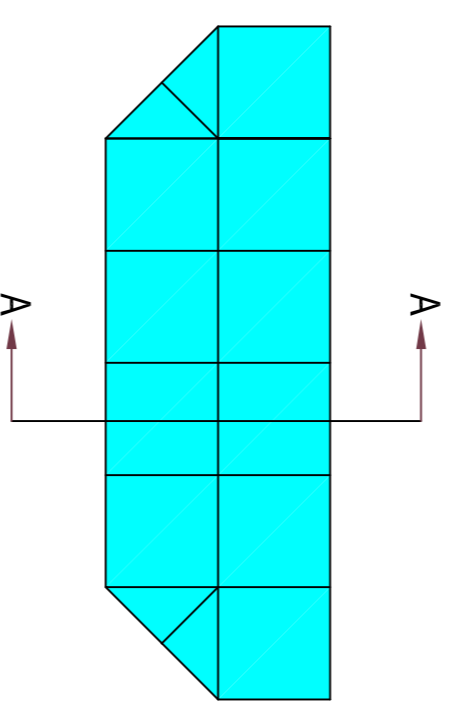

SIDE VIEW WALL A

TOP VIEW WALL A
SEE SECTION A-A DETAIL ON DRAWING NUMBER 2.

FRONT VIEW WALL B

TOP VIEW WALL B

MIDDLE OF JOINT WILL BE THE CRITERIA OF DIMENSION. DETAIL IS NOT TO SCALE.

- WALL TILE : WHITE
152x152x8 mm
- WALL TILE : LIGHT GRAY
152x152x8 mm
- WALL TILE : BLUE
152x152x8 mm
- WALL TILE : RED
152x152x8 mm
- FLOOR TILE : LIGHT BLUE
152x152x8 mm
- FLOOR TILE : LIGHT GREEN
152x152x8 mm
- FLOOR TILE : WHITE
152x152x8 mm