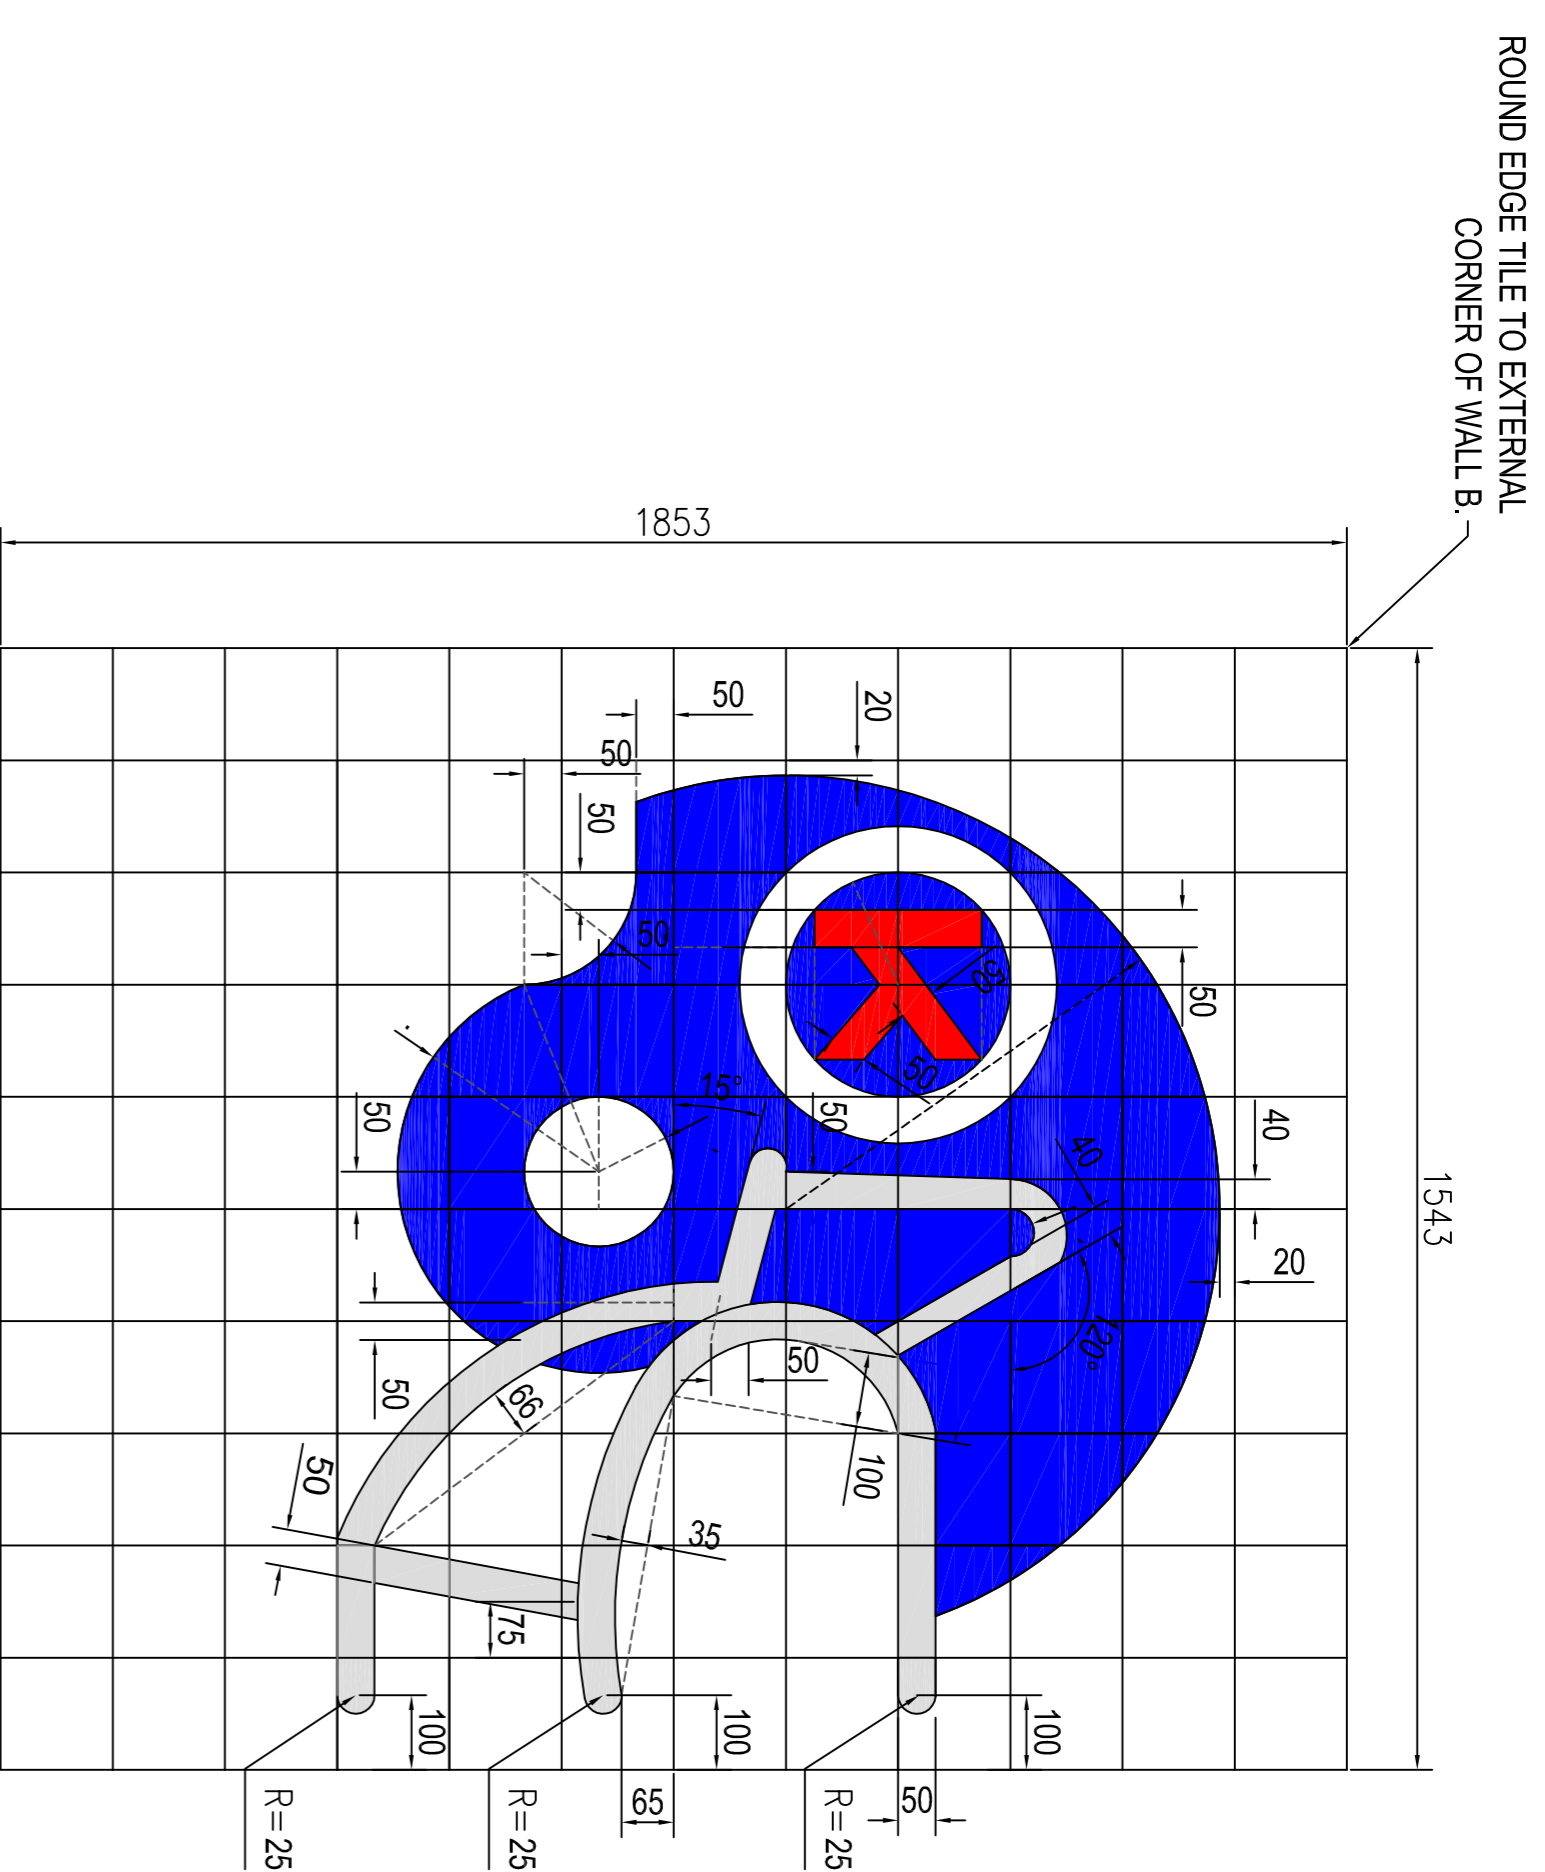

SIDE VIEW WALL A

TOP VIEW WALL A
SEE SECTION A-A DETAIL ON DRAWING NUMBER 2.

FRONT VIEW WALL B

TOP VIEW WALL B

MIDDLE OF JOINT WILL BE THE CRITERIA OF DIMENSION. DETAIL IS NOT TO SCALE.

- WALL TILE : WHITE
152x152x8 mm
- WALL TILE : LIGHT GRAY
152x152x8 mm
- WALL TILE : BLUE
152x152x8 mm
- WALL TILE : RED
152x152x8 mm
- FLOOR TILE : LIGHT BLUE
152x152x8 mm
- FLOOR TILE : LIGHT GREEN
152x152x8 mm
- FLOOR TILE : WHITE
152x152x8 mm

Time: 22 Hours

10 11 12

INTERNAL WALL EXTERNAL CORNER JOINT

<p>Test Project for the 40th WorldSkills Competition in Calgary, Canada 2009 Copyright © 2009 WorldSkills International. All rights reserved.</p>					
<p>SKILL: TP12 WALL & FLOOR TILING</p>					
Scale: N/A	Date: 30.08.2009	Paper: A4	<p>OR</p>		
<p>Drawn / Design by: Hong Seek Seo</p>			<p>Drawing No: TP12_20CA_KR_Act_1.DWG</p>		
<p>Revision: 0</p>			<p>Page: 1 of 8</p>		
<p>Description: Section 15</p>					

Scale: 1/4" = 1'-0"

Date: 30.08.2009

Drawn / Design by: Hong Seak Seo

Description: Section 7

OR

Drawing No: TP12_200CA_KR_Aci_7.DWG

Rev: 0

Page: 7 of 8